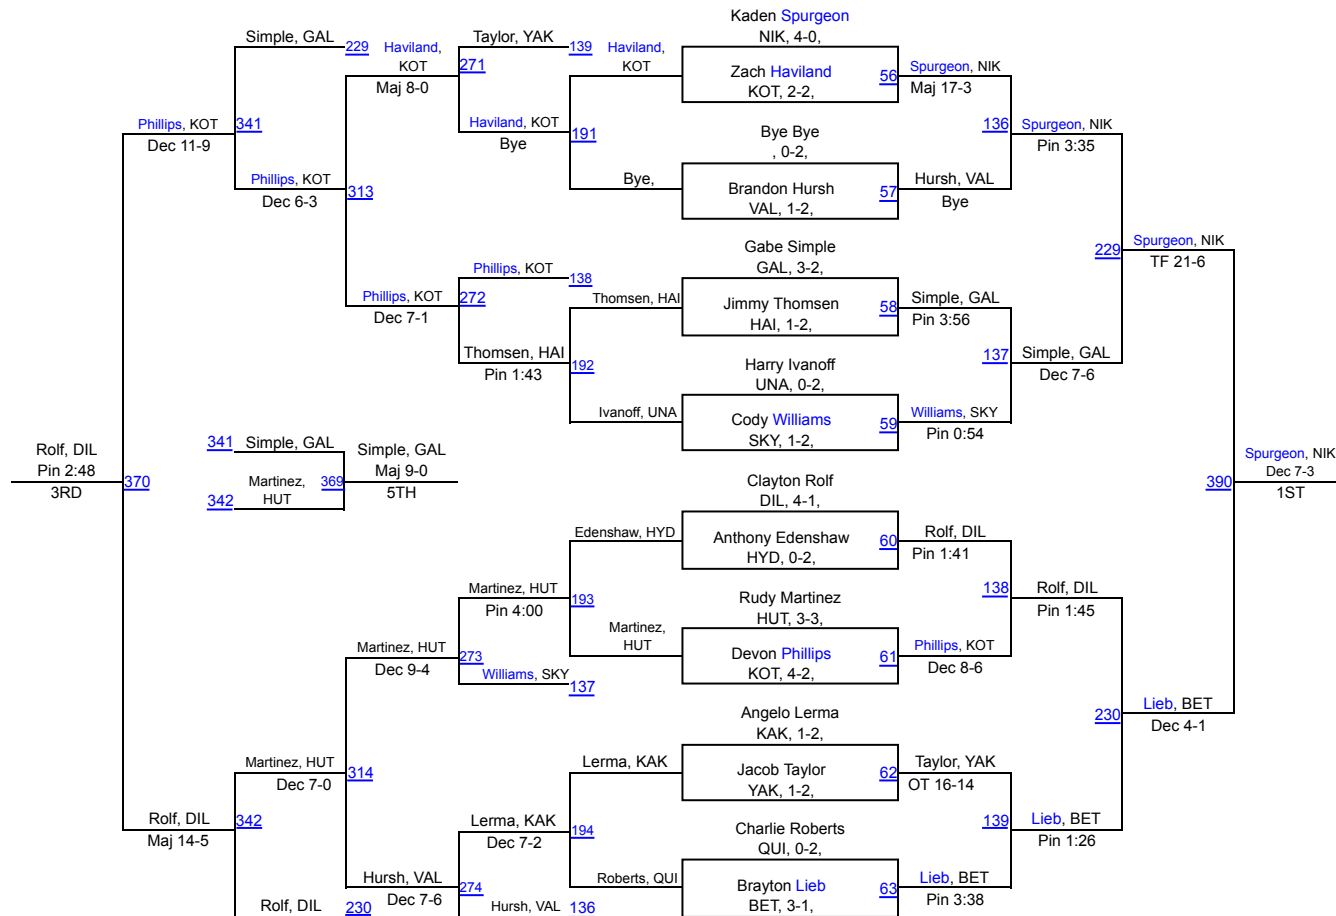

Alaska 1,2,3A HS Wrstling Championship

152