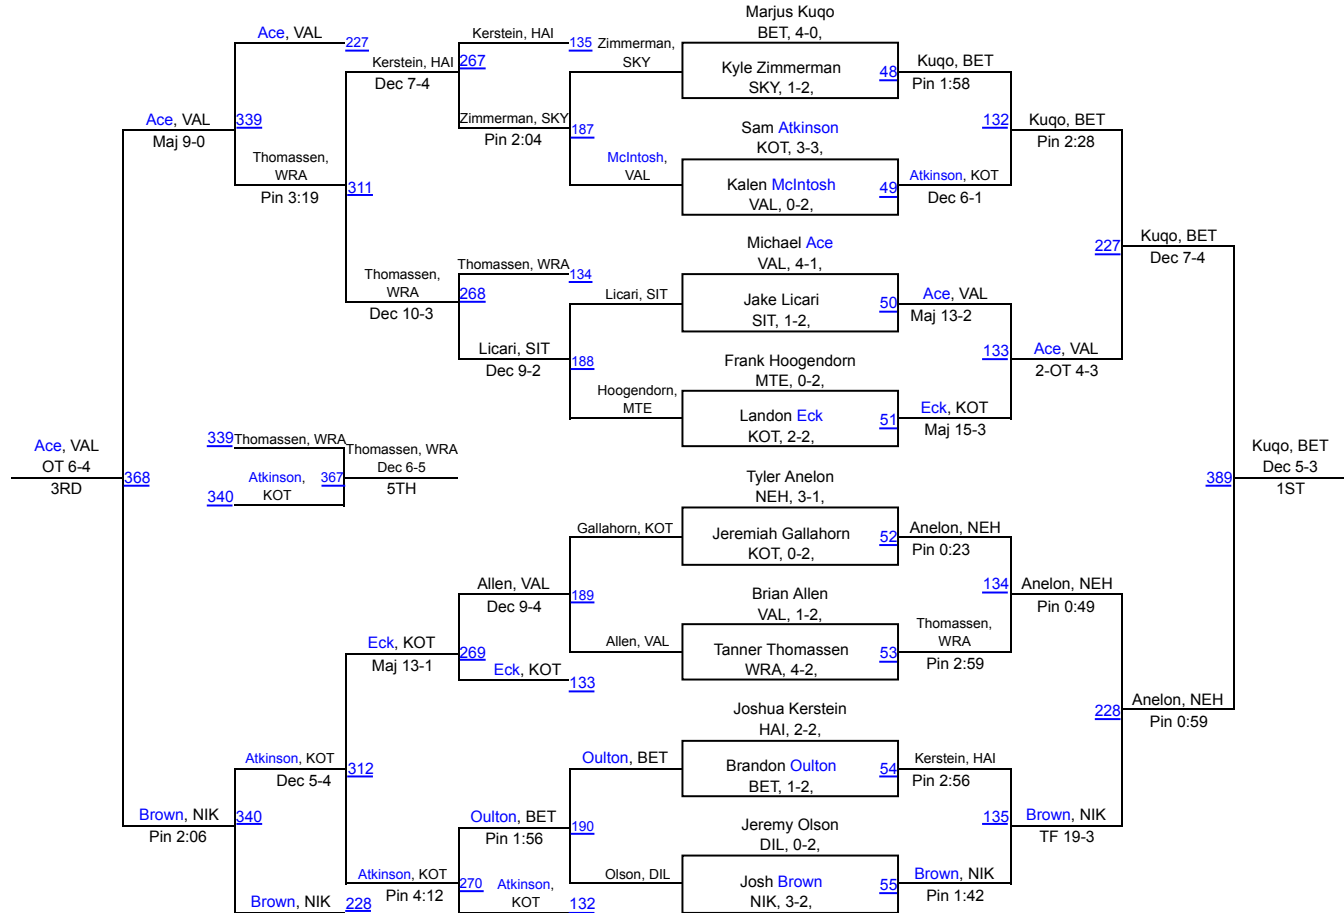

Alaska 1,2,3A HS Wrstling Championship

145