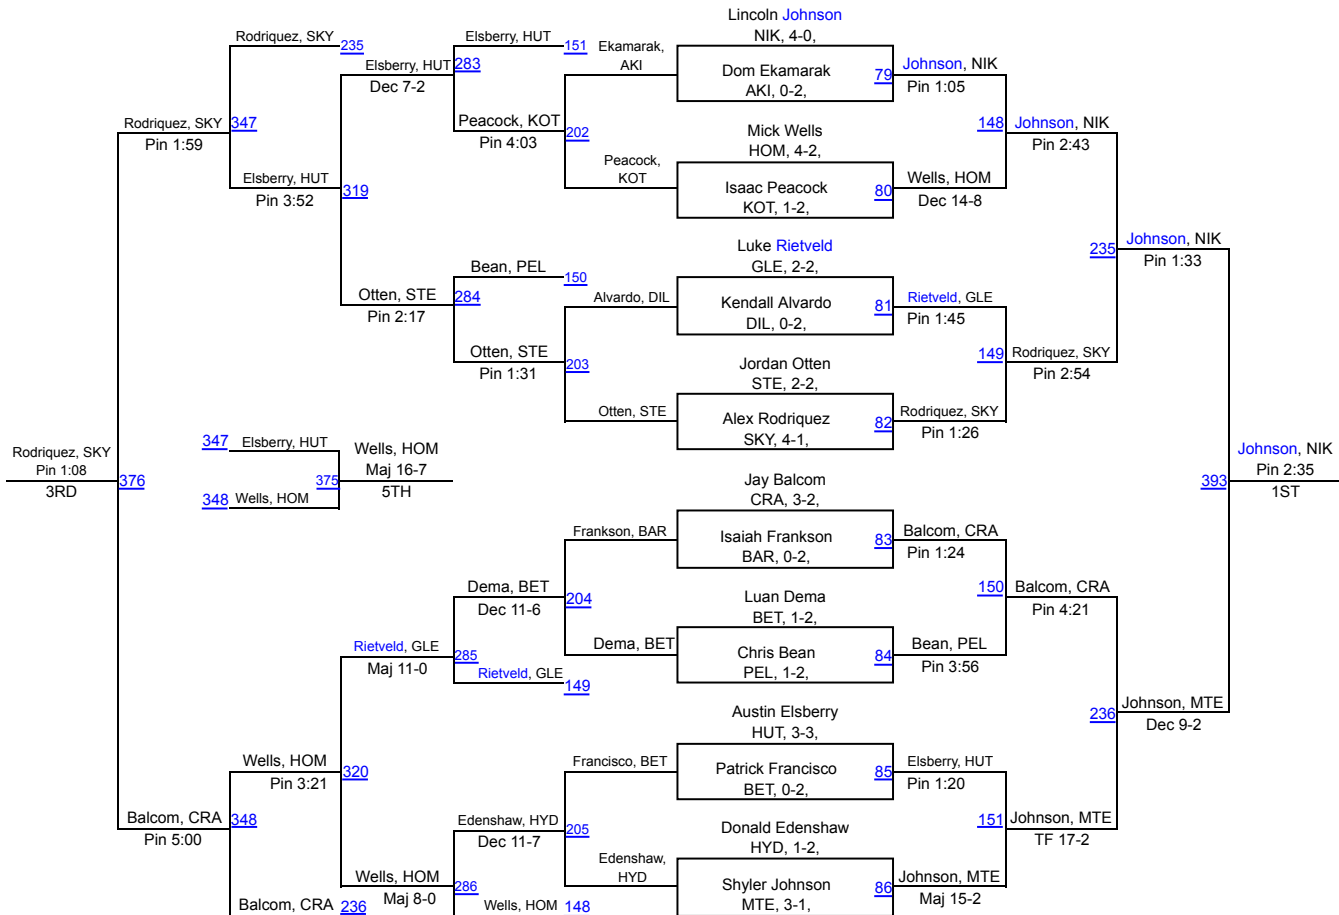

Alaska 1,2,3A HS Wrstling Championship

182