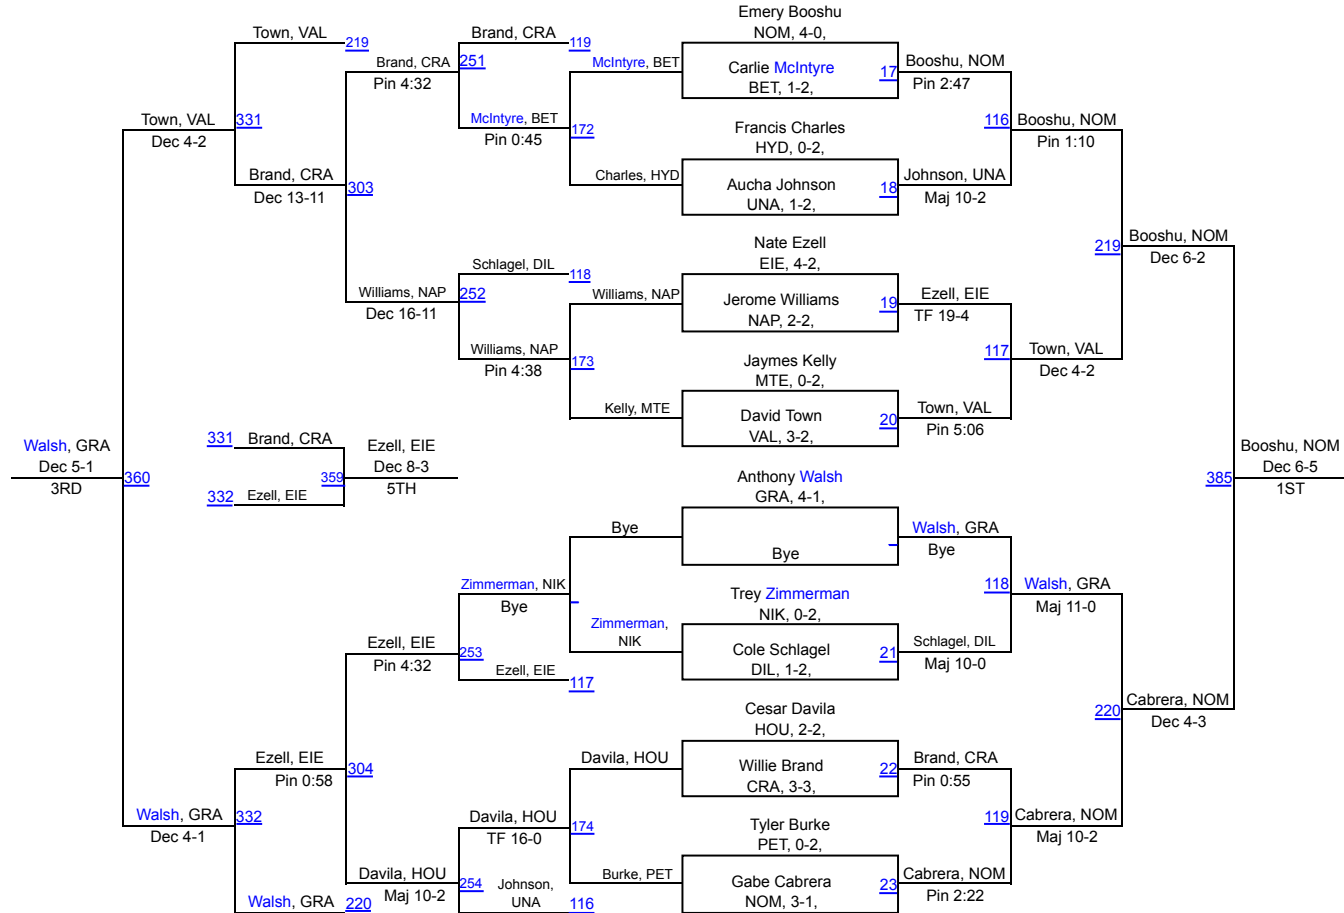

Alaska 1,2,3A HS Wrstling Championship

120