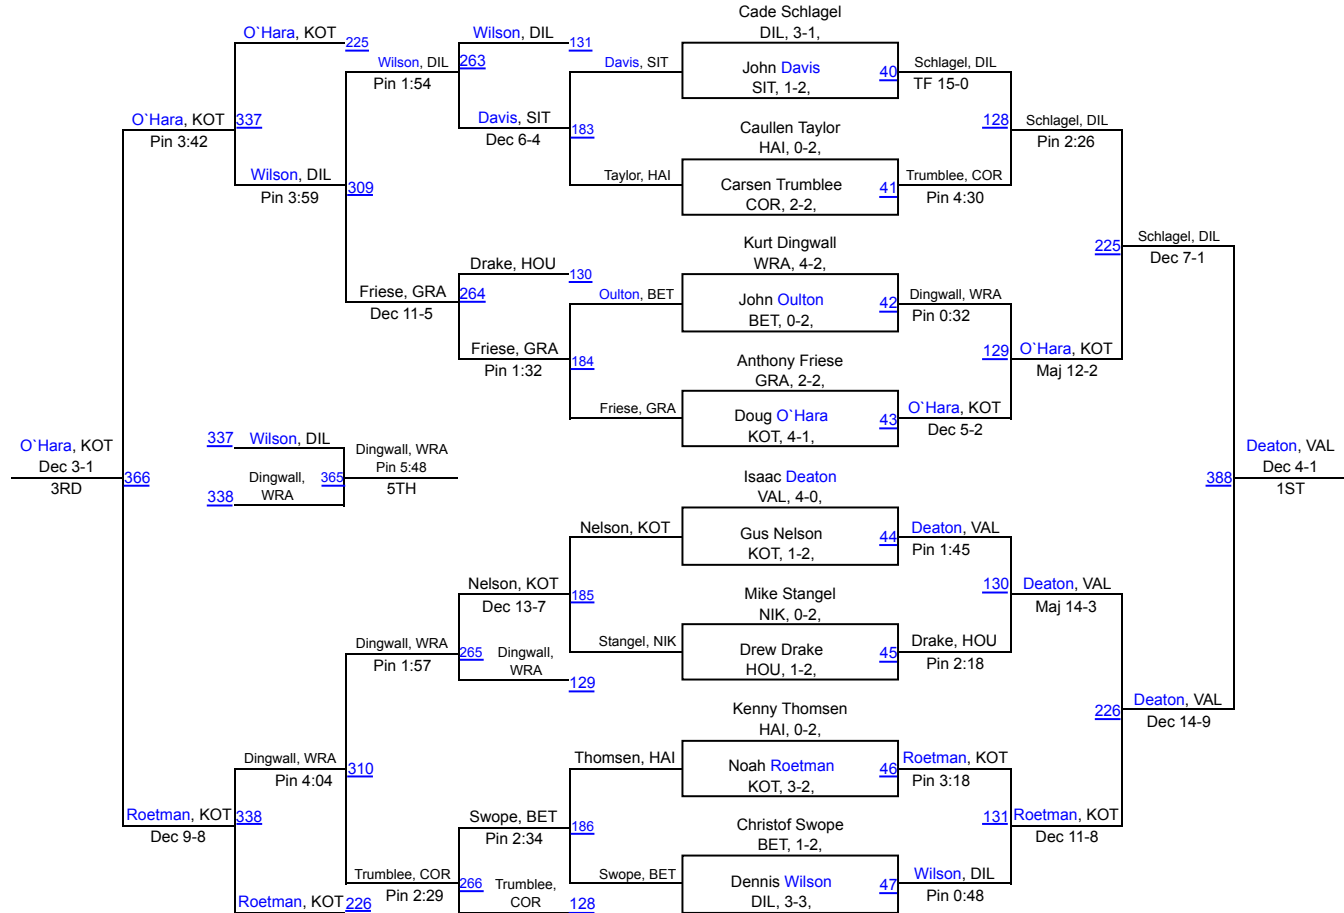

Alaska 1,2,3A HS Wrstlng Championship

138