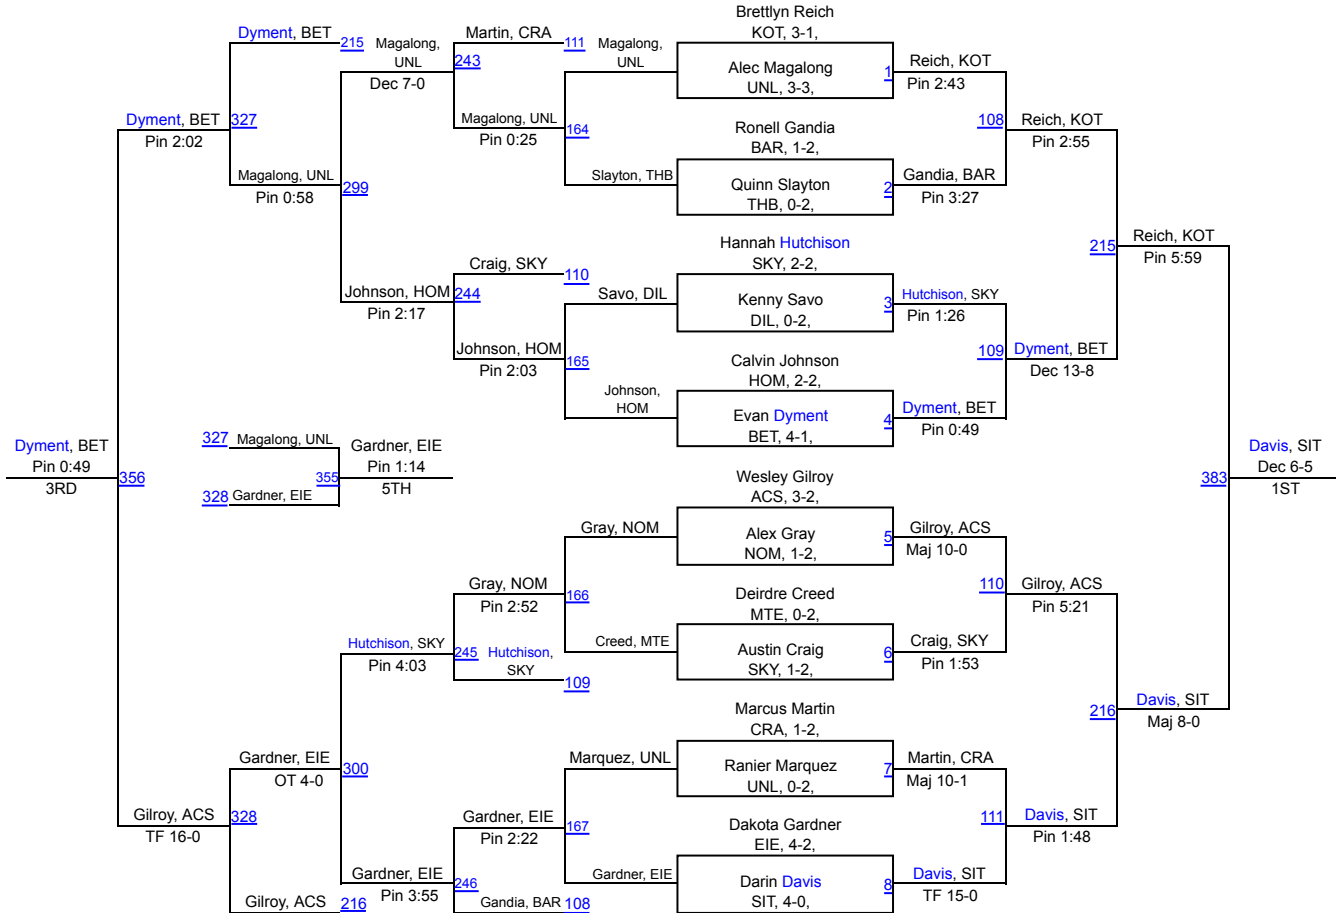

Alaska 1,2,3A HS Wrstling Championship

106