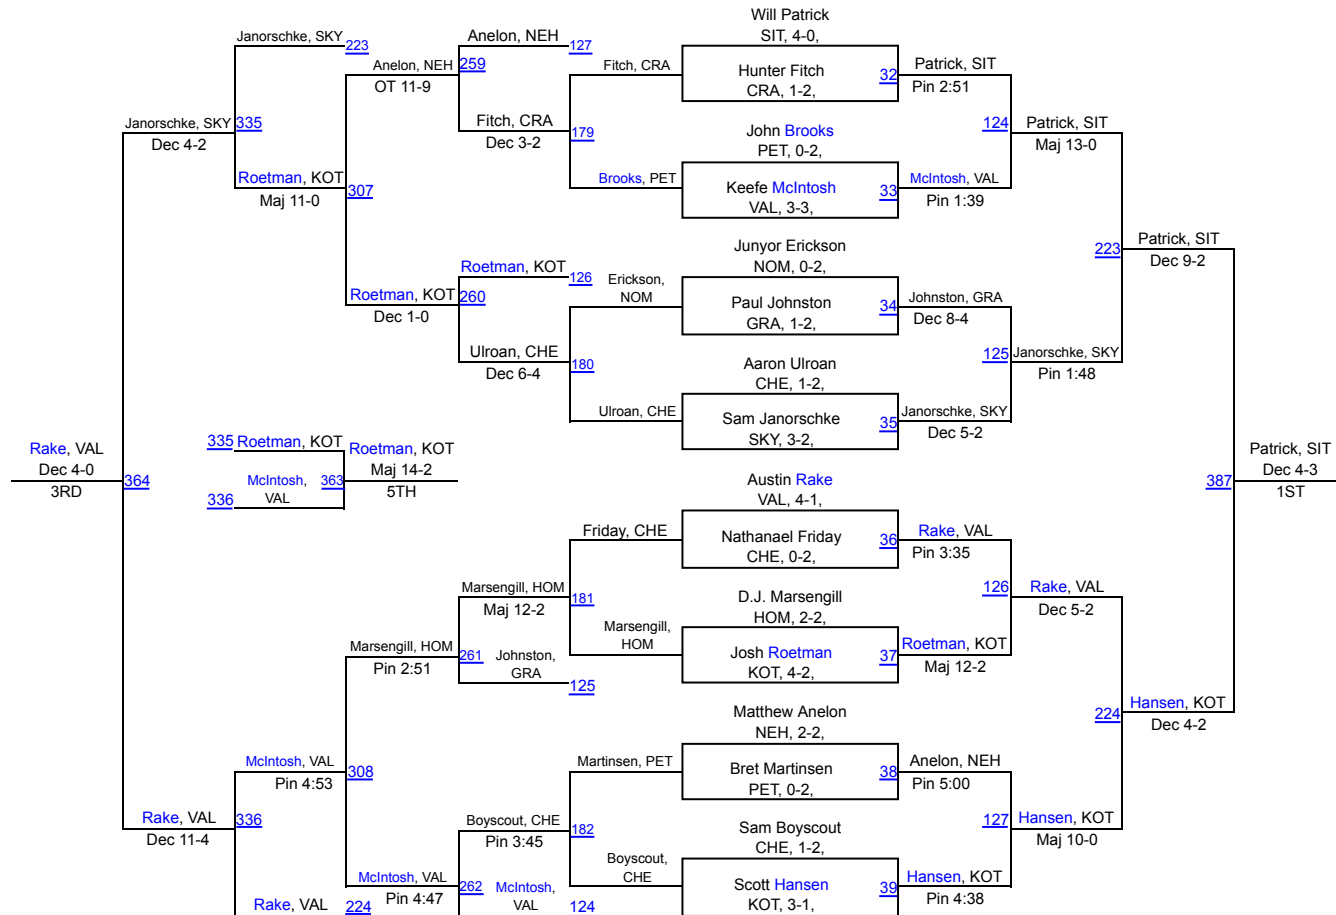

Alaska 1,2,3A HS Wrstling Championship

132