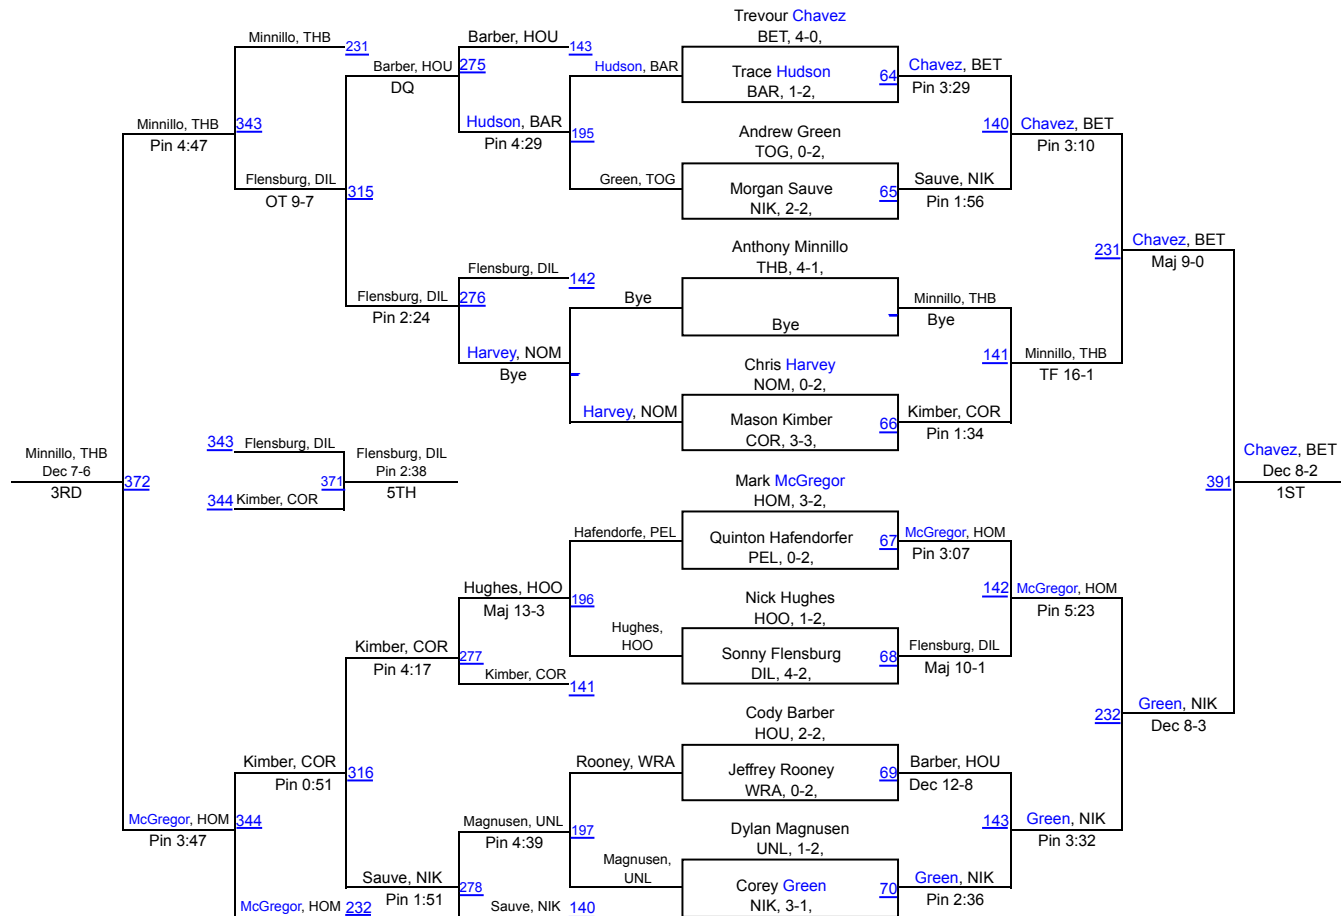

Alaska 1,2,3A HS Wrstling Championship

160