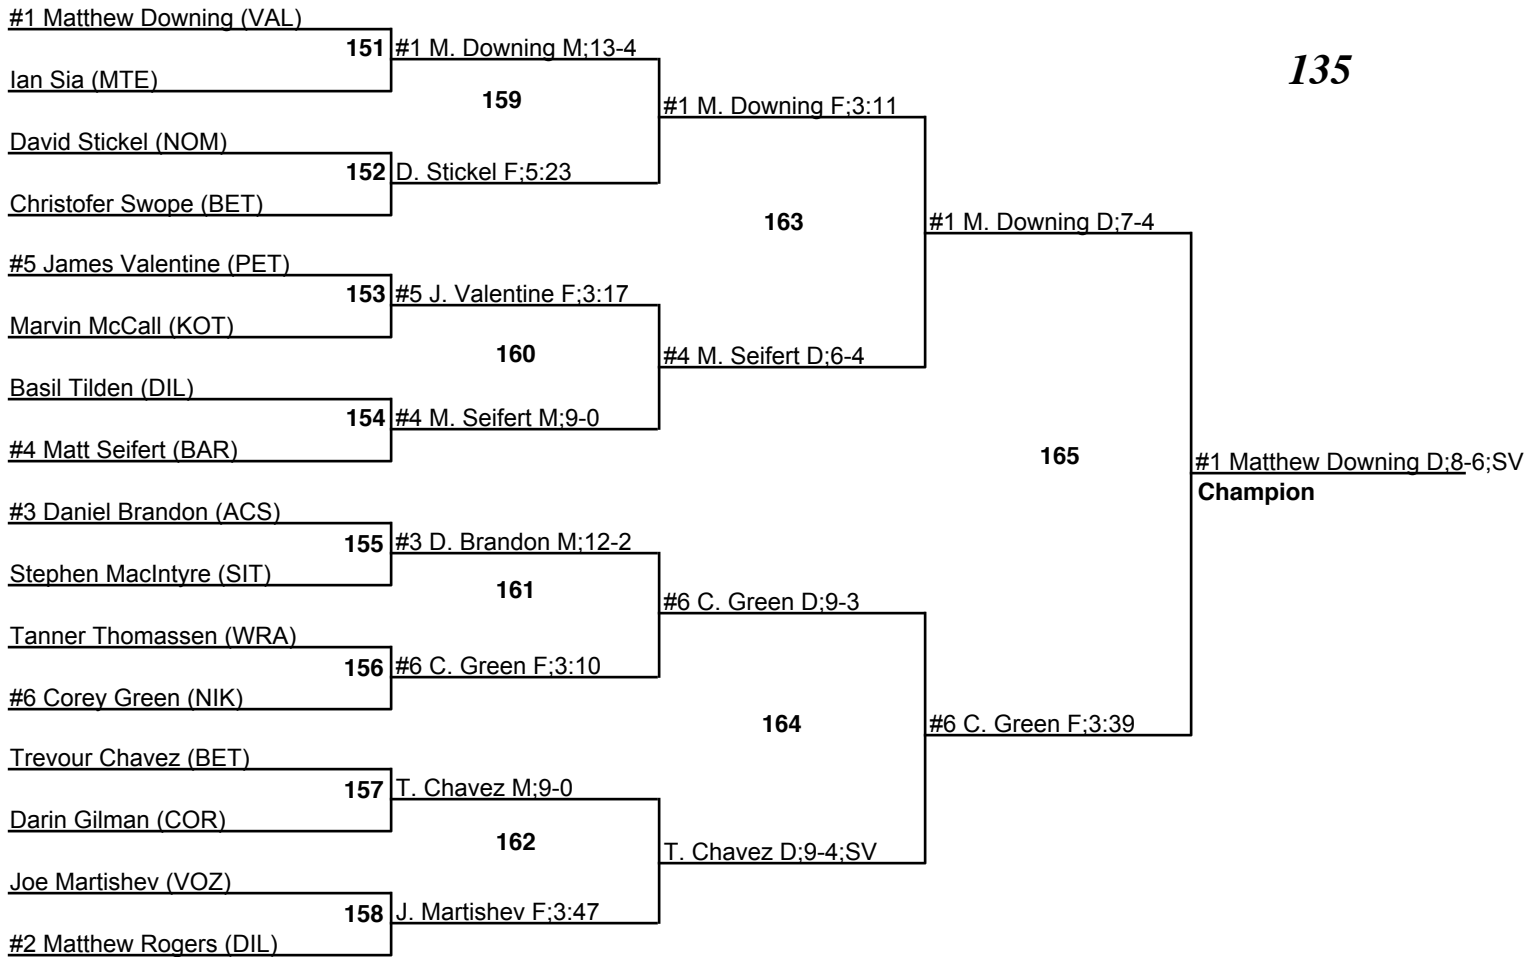

ASAA 1,2,3A State Wrestling Championships

10 December 2009

135