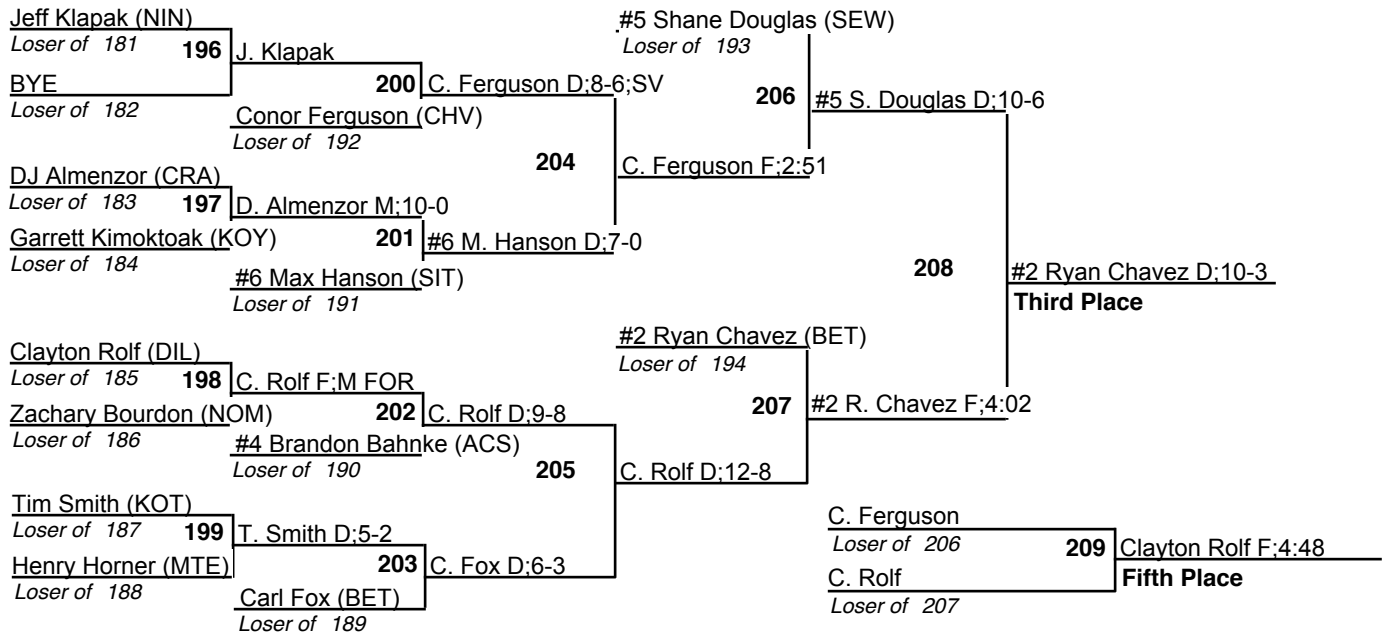

ASAA 1,2,3A State Wrestling Championships

10 December 2009

140