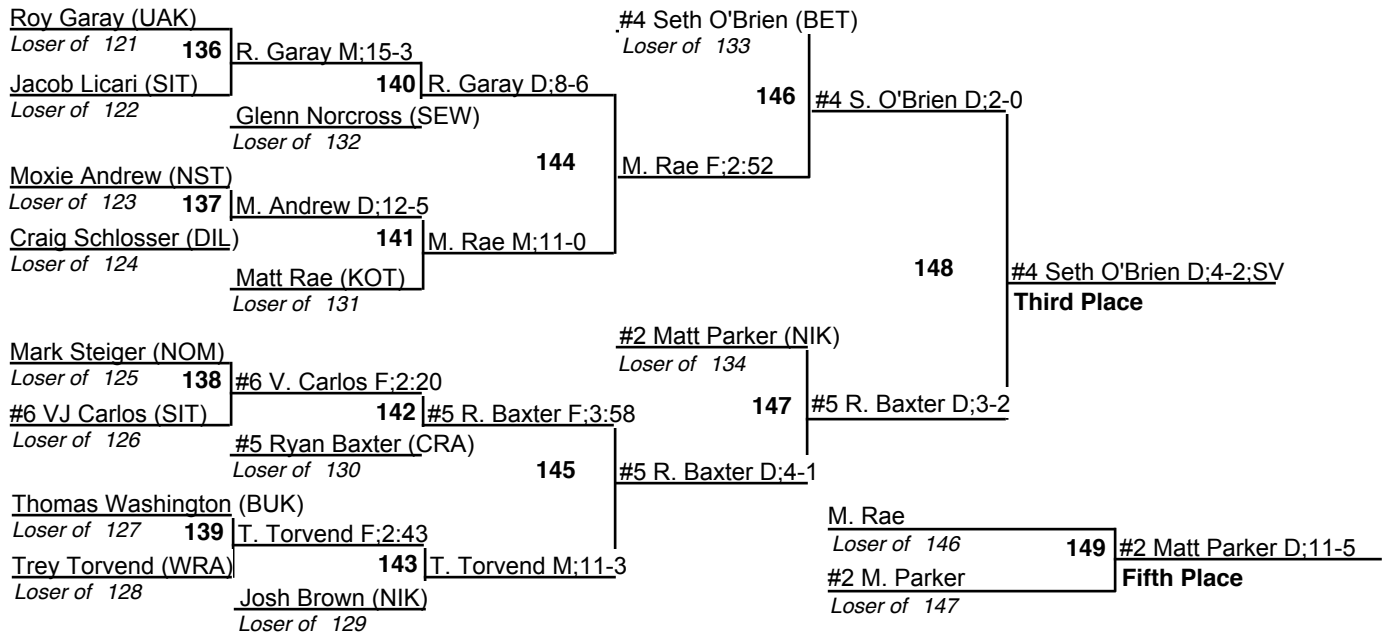

ASAA 1,2,3A State Wrestling Championships

10 December 2009