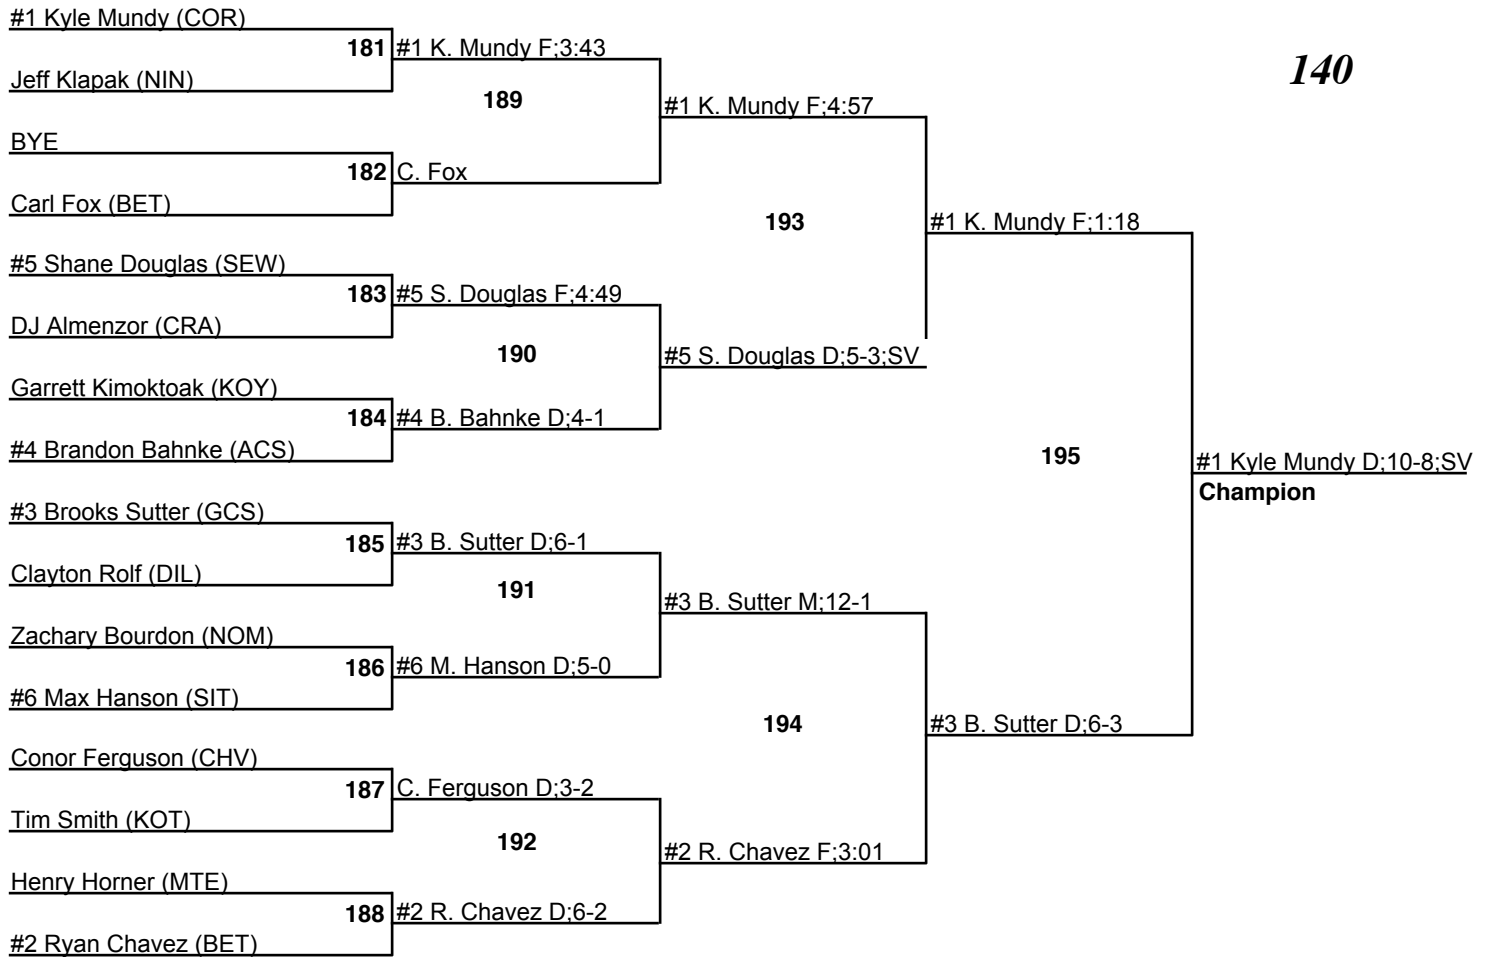

ASAA 1,2,3A State Wrestling Championships

10 December 2009

140