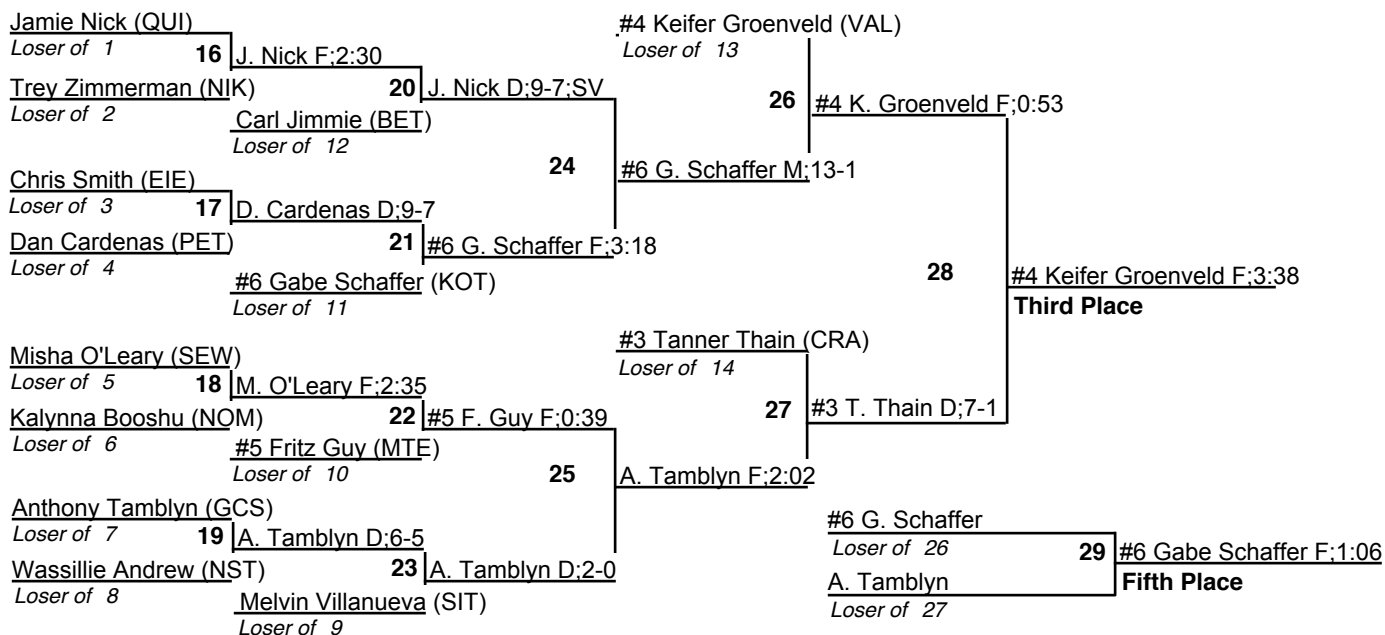

# ASAA 1,2,3A State Wrestling Championships

10 December 2009

103