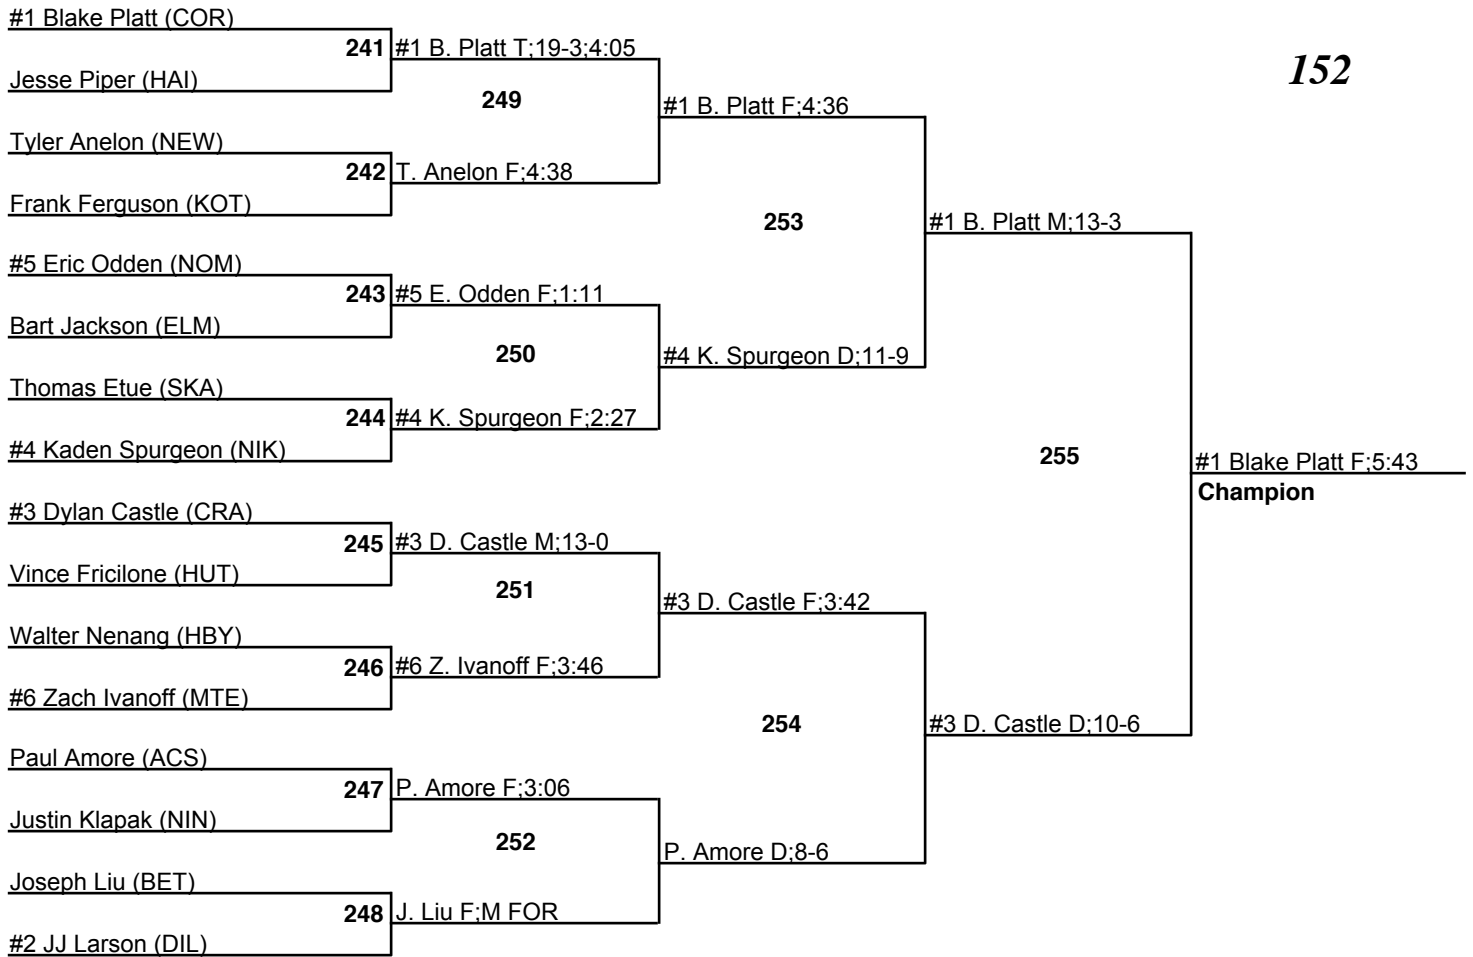

ASAA 1,2,3A State Wrestling Championships

10 December 2009

152