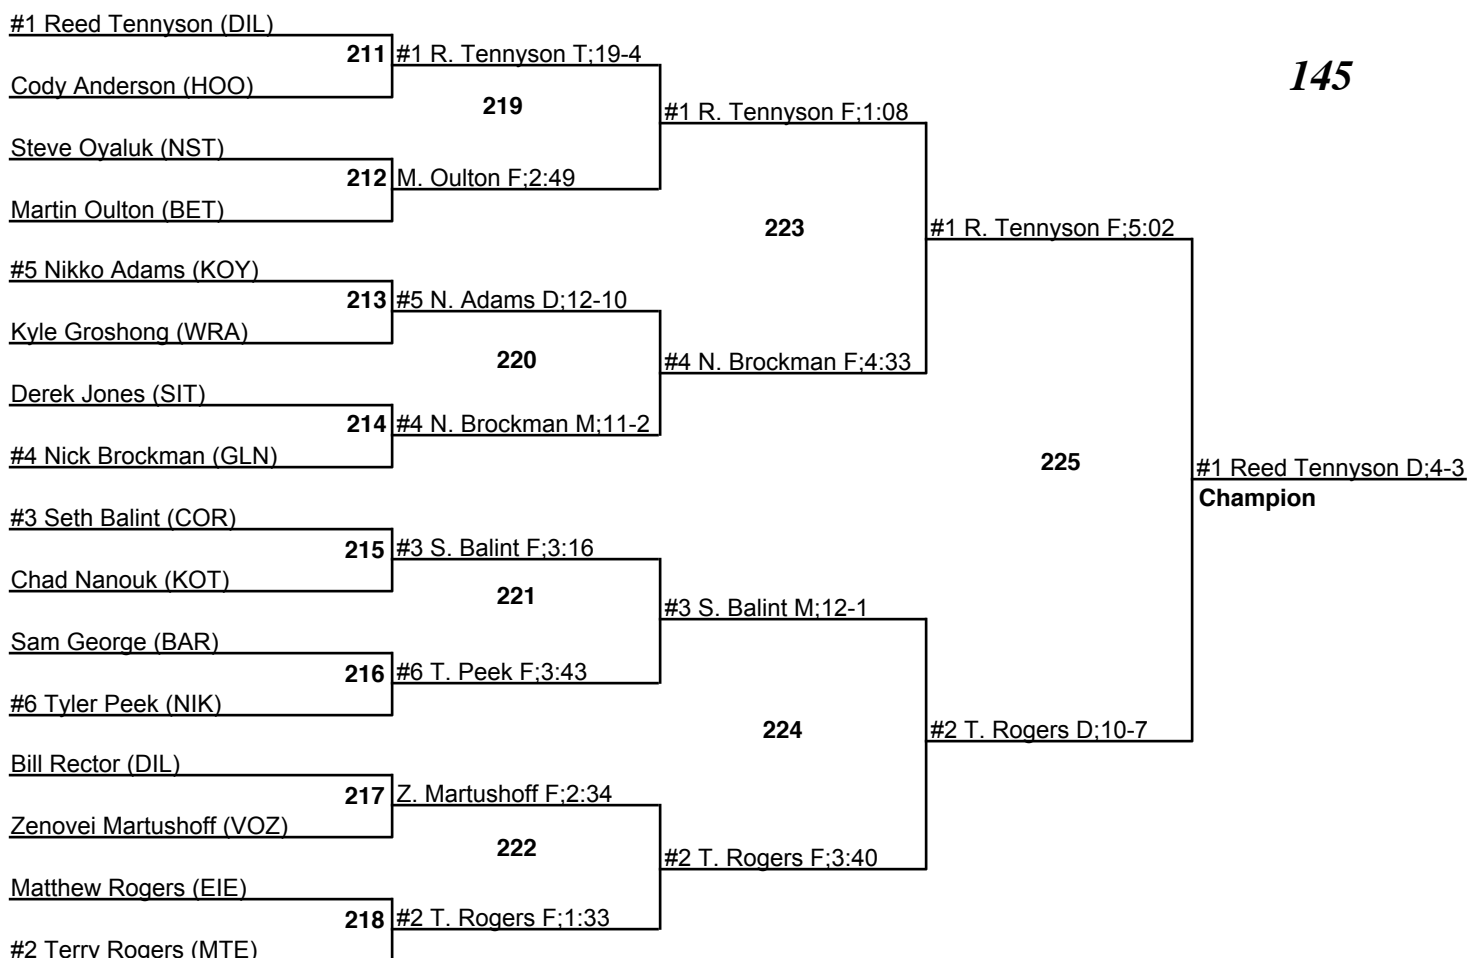

ASAA 1,2,3A State Wrestling Championships

10 December 2009

145