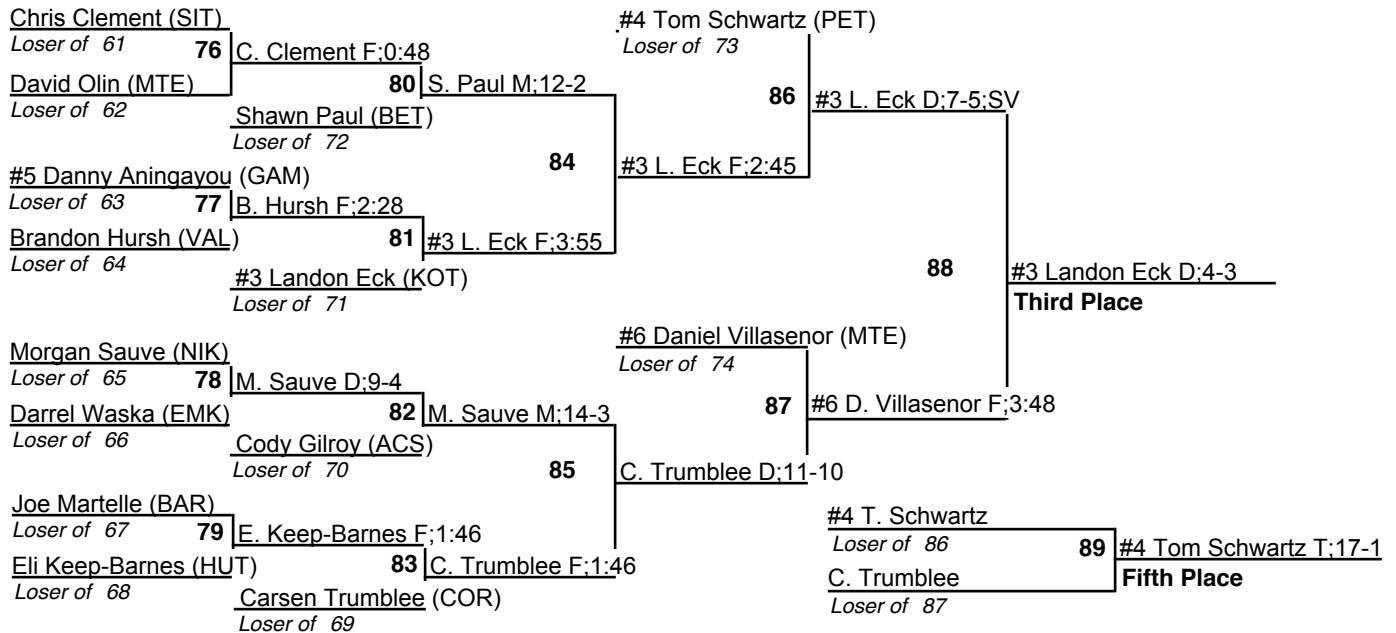

ASAA 1,2,3A State Wrestling Championships

10 December 2009

119