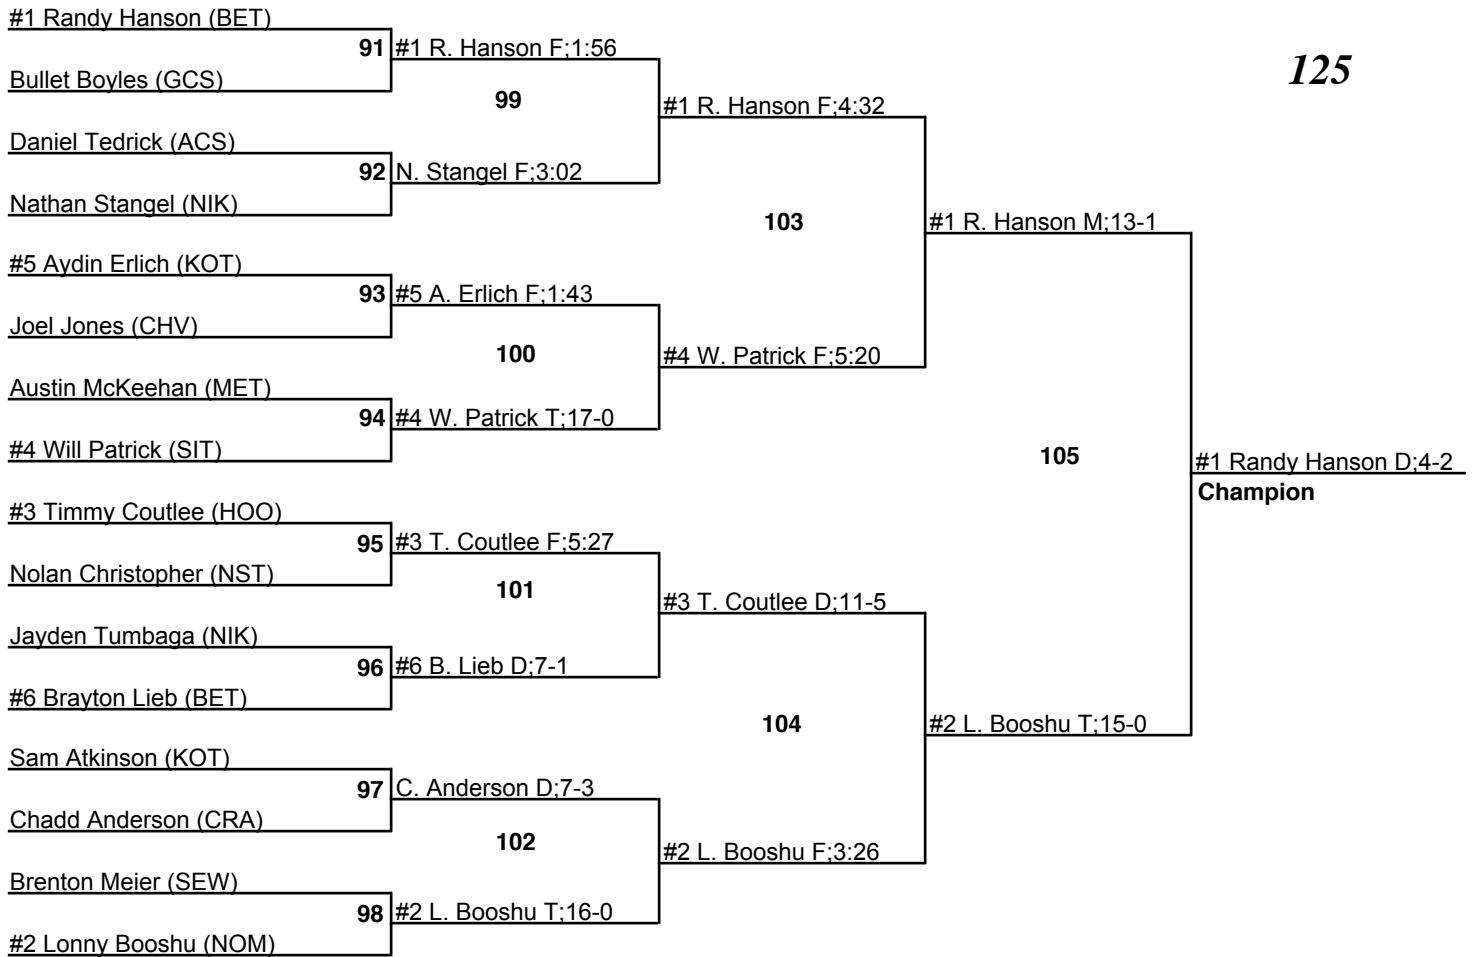

ASAA 1,2,3A State Wrestling Championships

10 December 2009

125