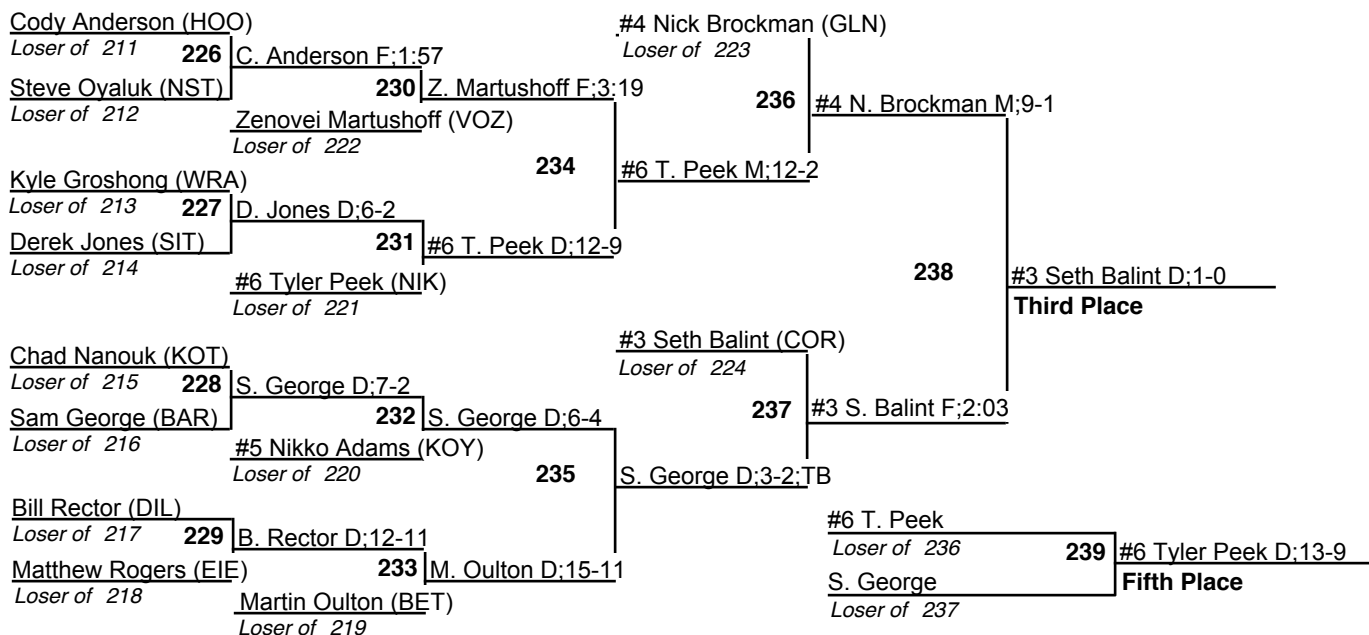

ASAA 1,2,3A State Wrestling Championships

10 December 2009

145