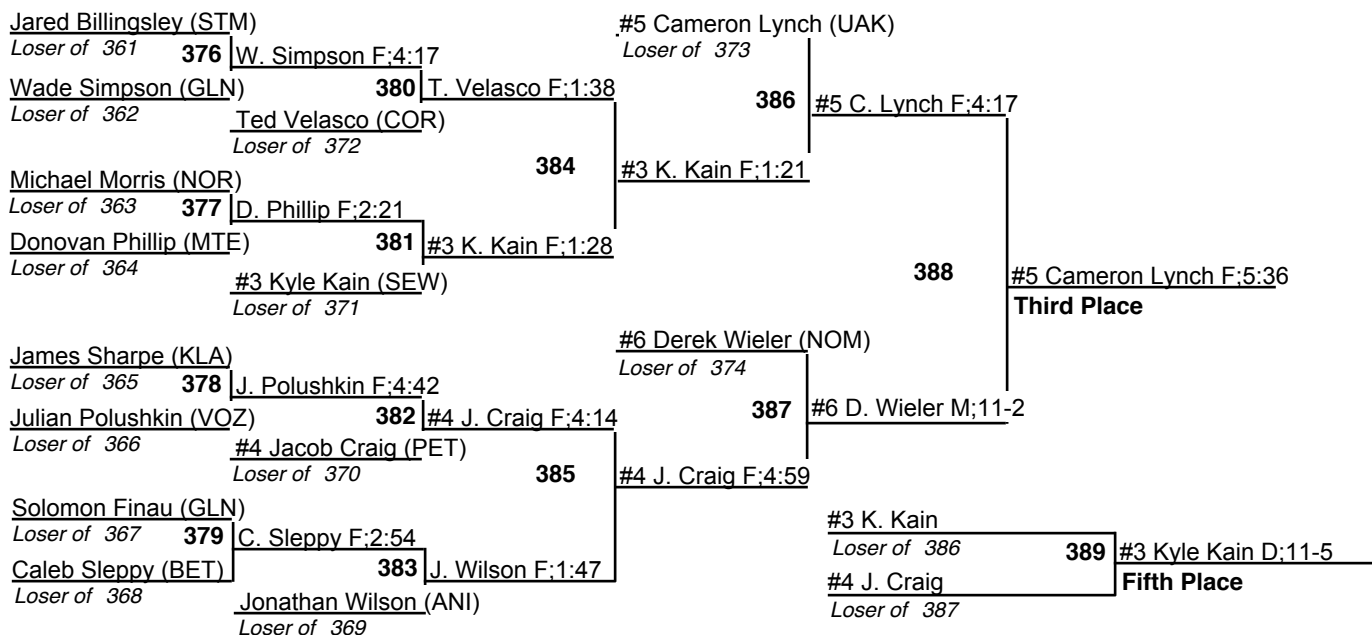

ASAA 1,2,3A State Wrestling Championships

10 December 2009

215