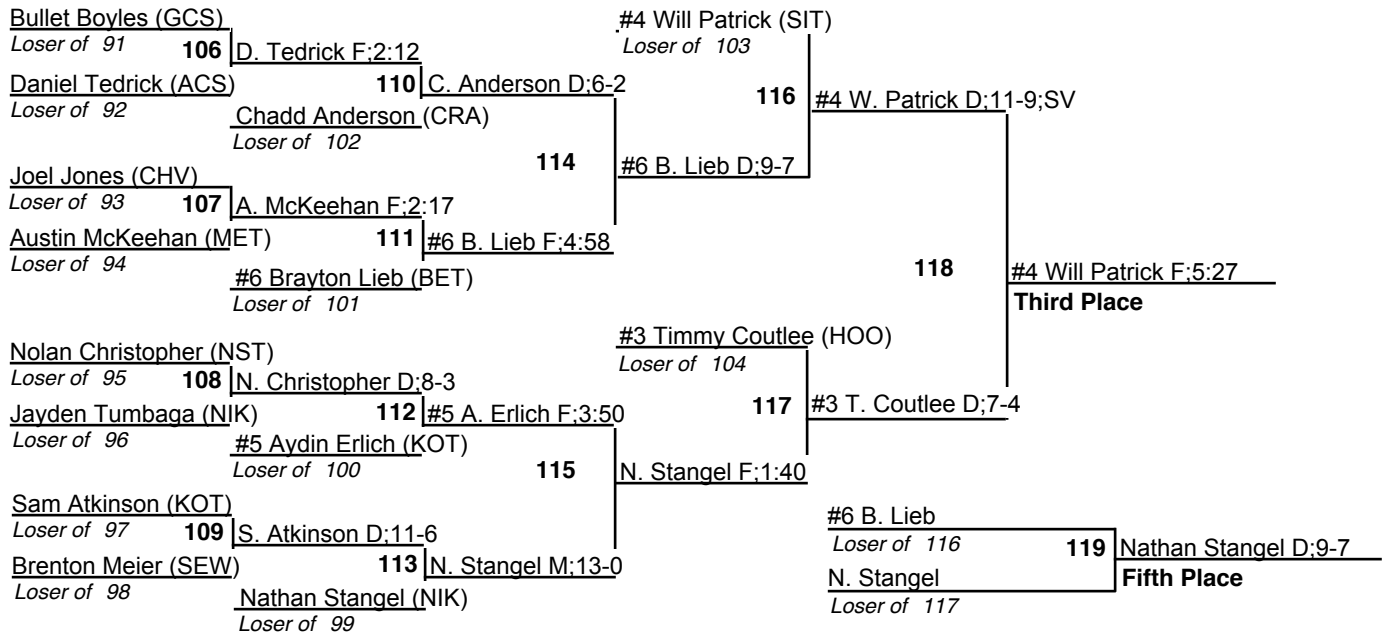

ASAA 1,2,3A State Wrestling Championships

10 December 2009

125