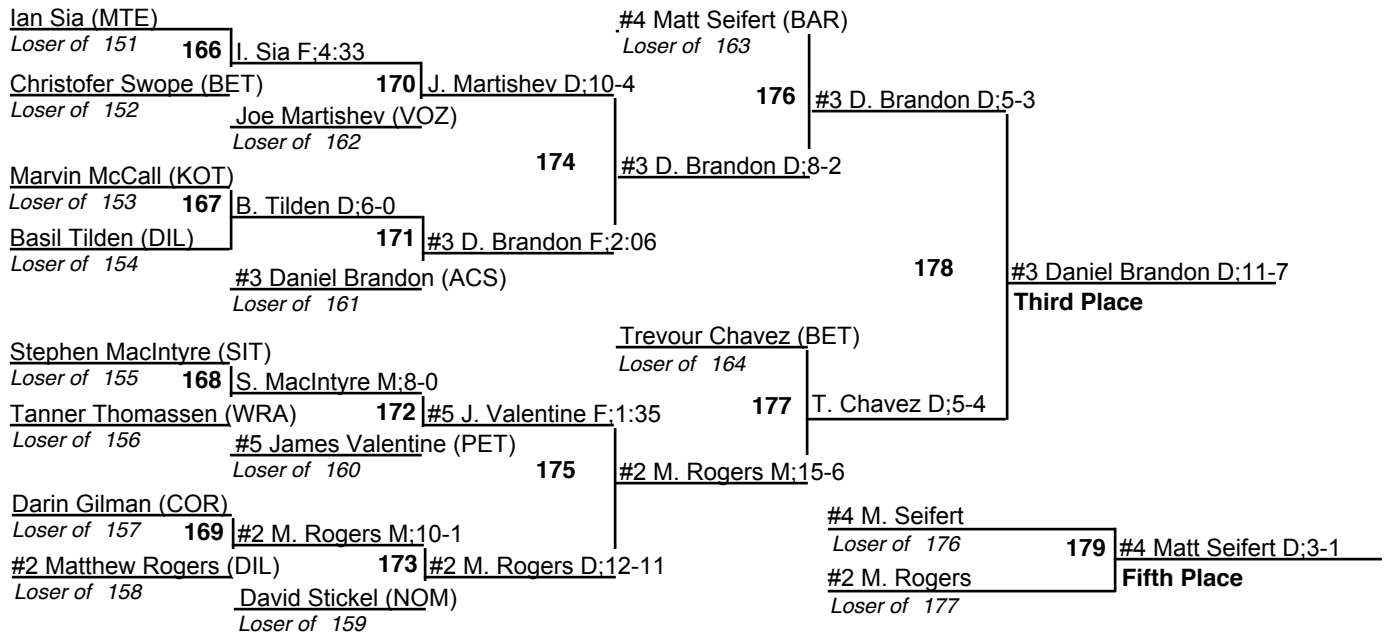

ASAA 1,2,3A State Wrestling Championships

10 December 2009

135