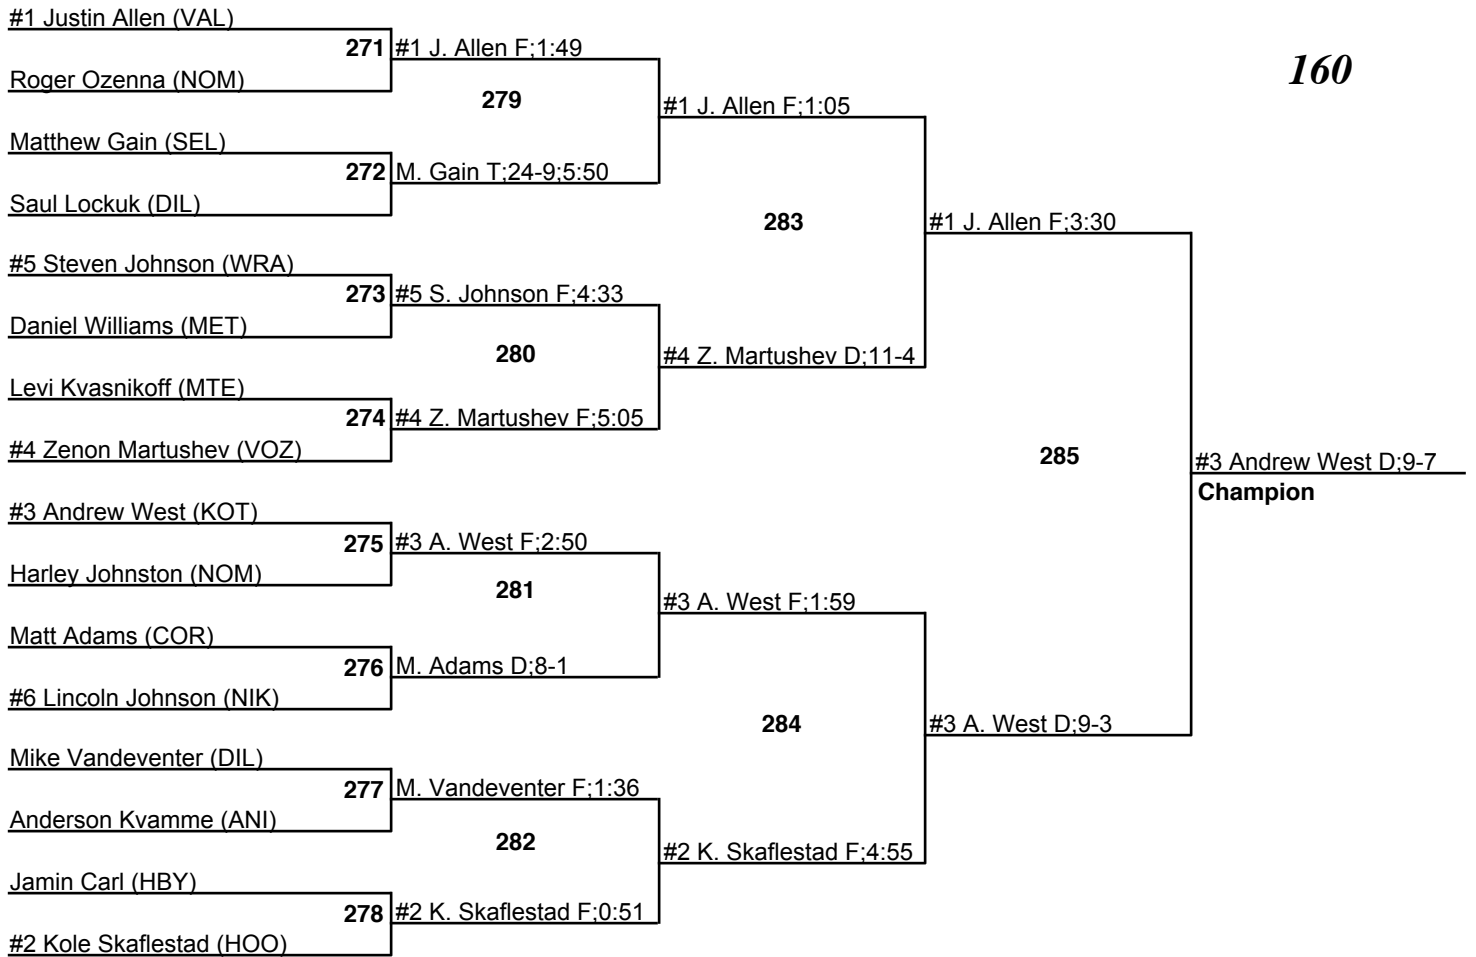

ASAA 1,2,3A State Wrestling Championships

10 December 2009

160