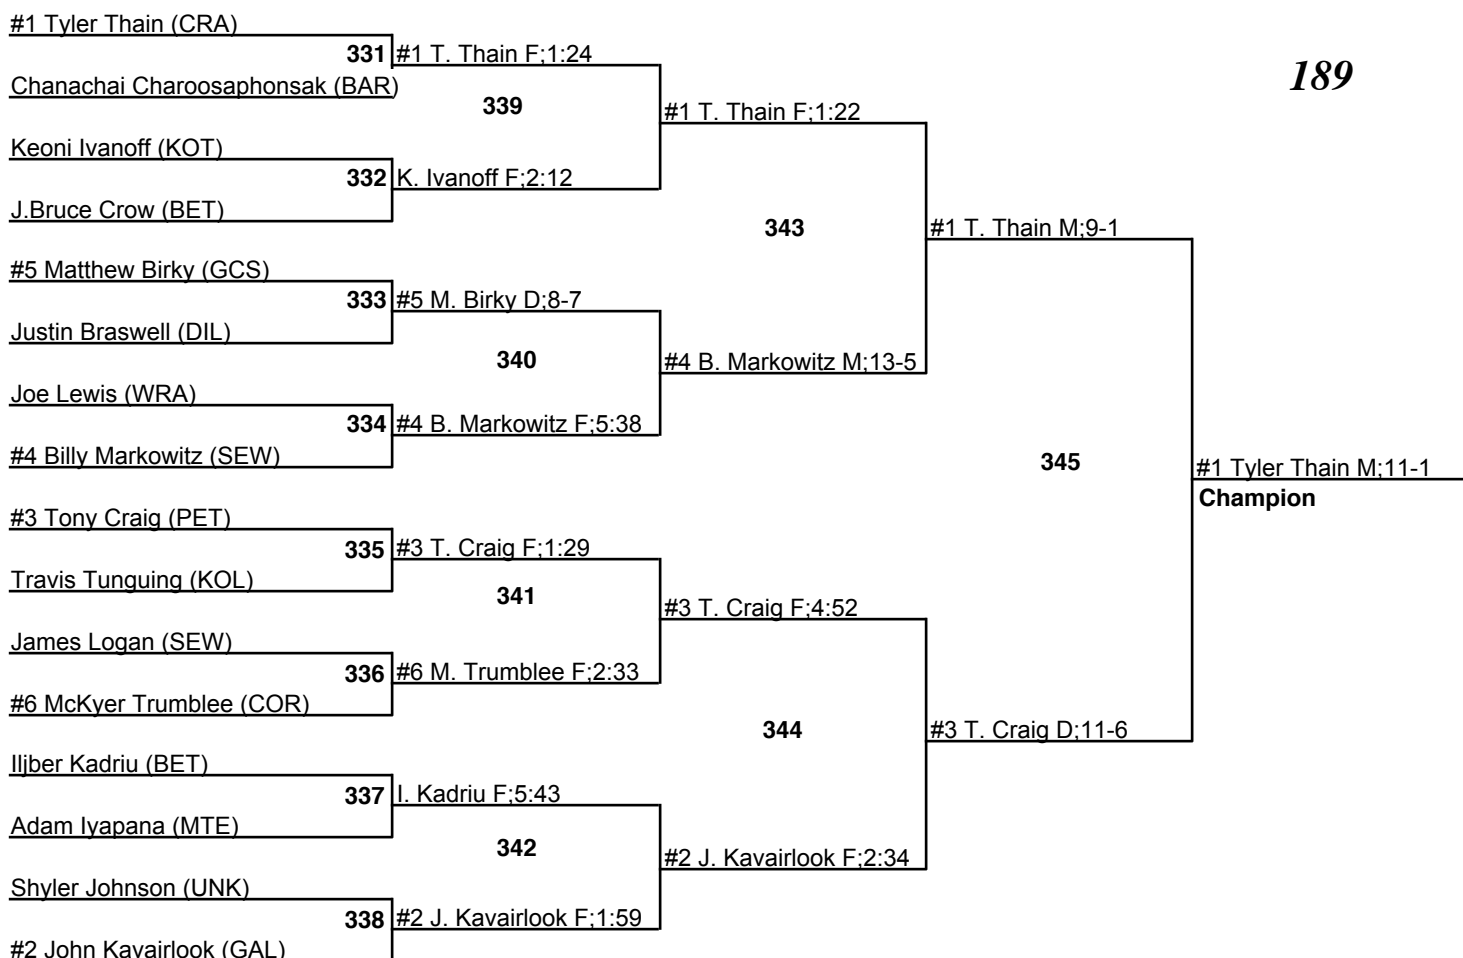

ASAA 1,2,3A State Wrestling Championships

10 December 2009

189