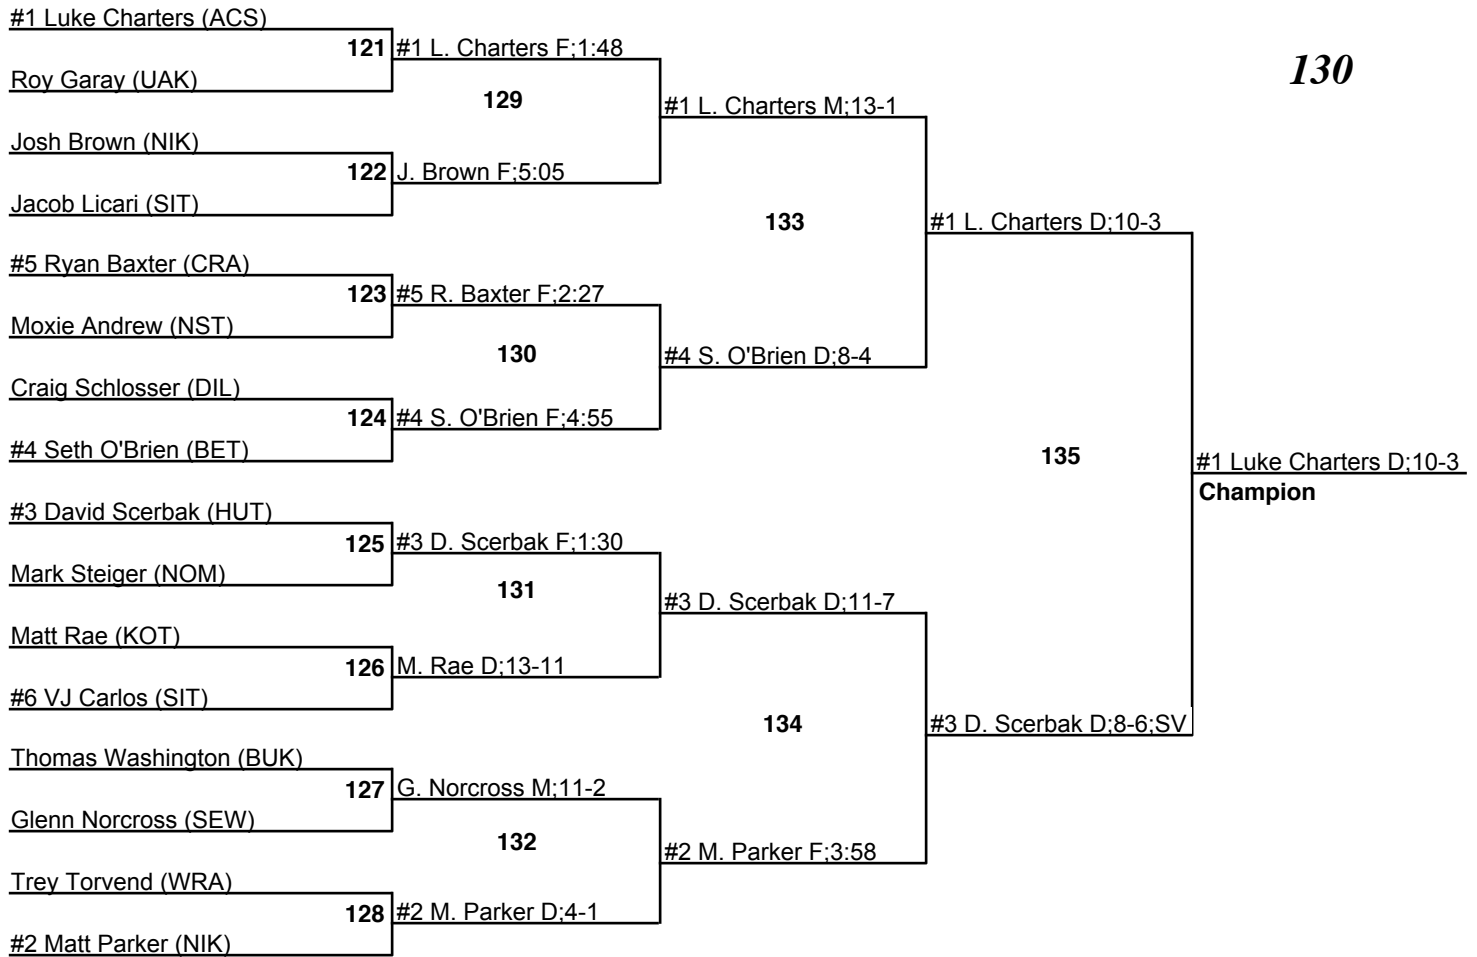

ASAA 1,2,3A State Wrestling Championships

10 December 2009