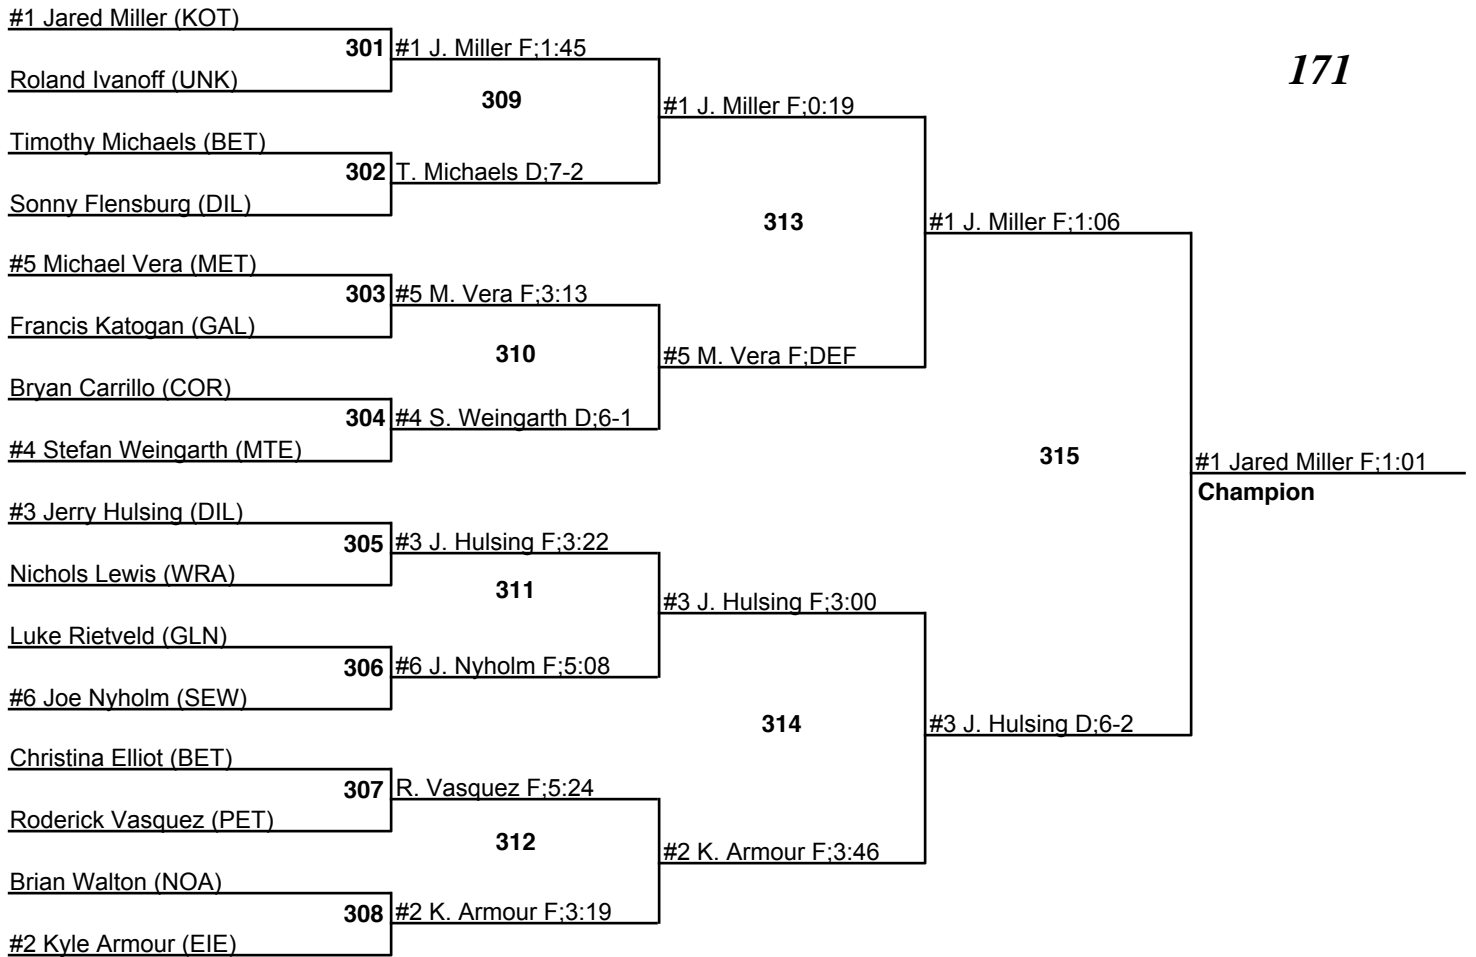

ASAA 1,2,3A State Wrestling Championships

10 December 2009

171