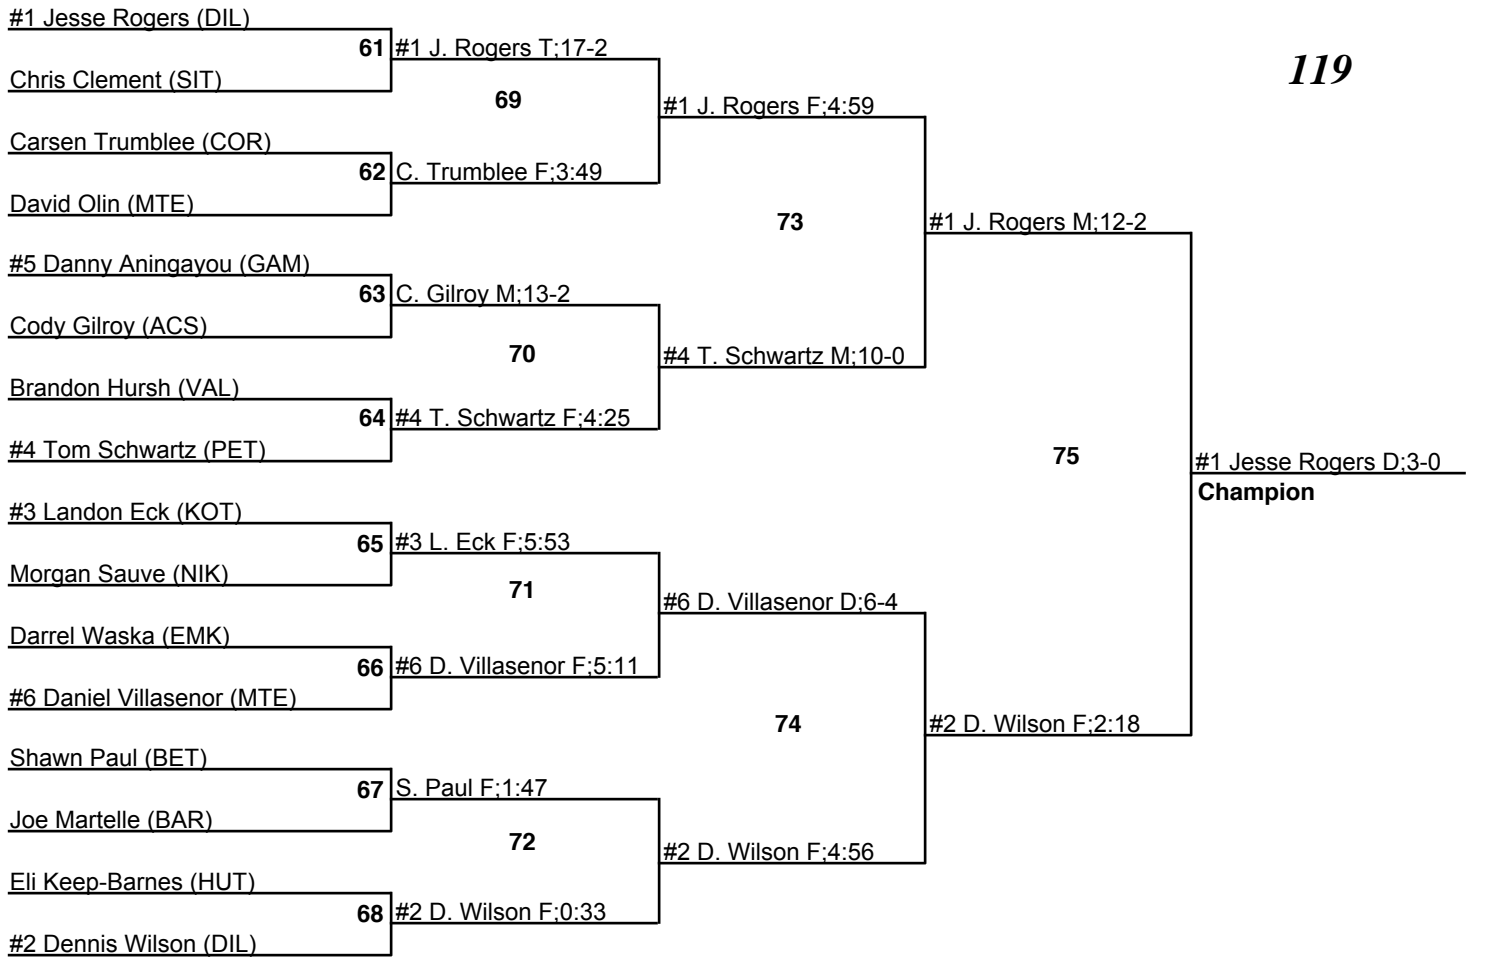

ASAA 1,2,3A State Wrestling Championships

10 December 2009

119