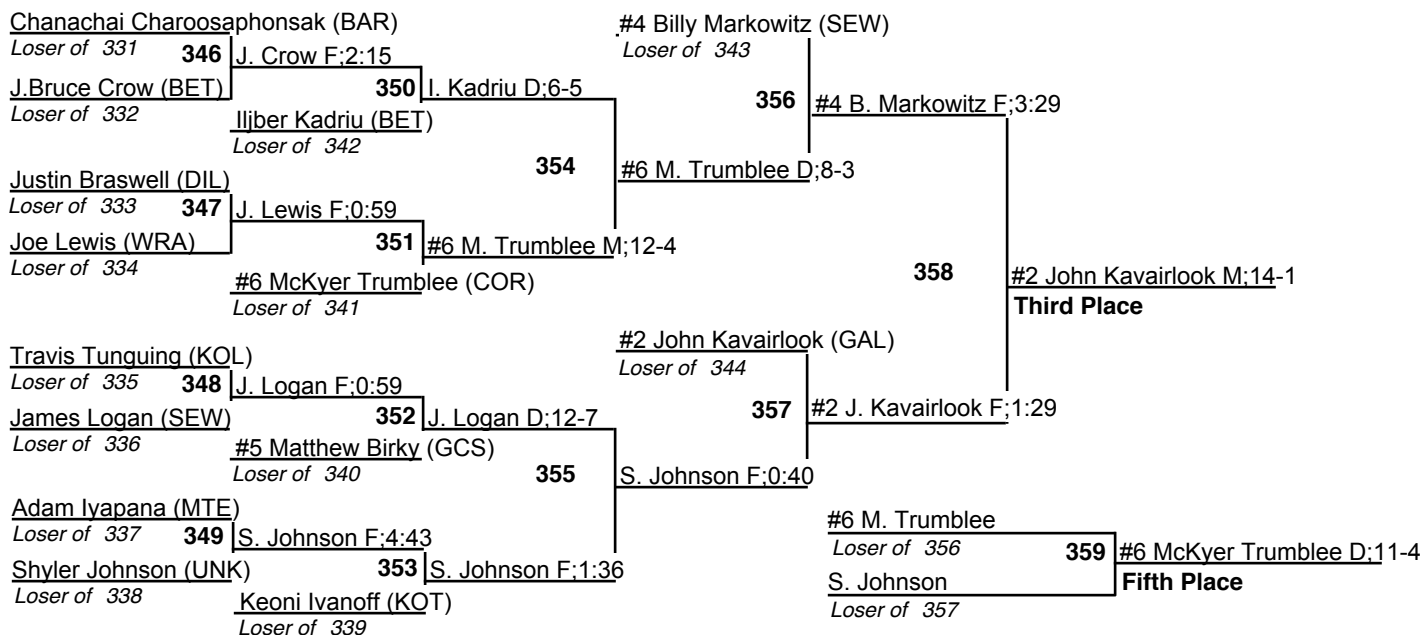

ASAA 1,2,3A State Wrestling Championships

10 December 2009

189