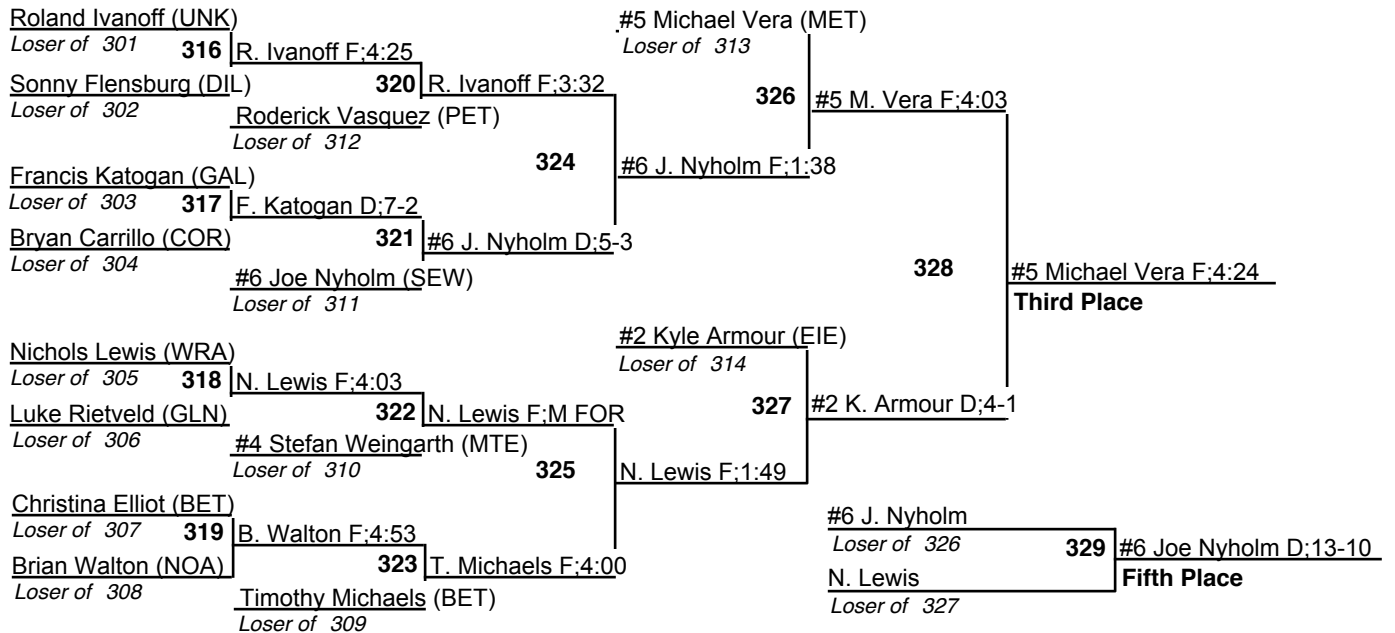

ASAA 1,2,3A State Wrestling Championships

10 December 2009

171