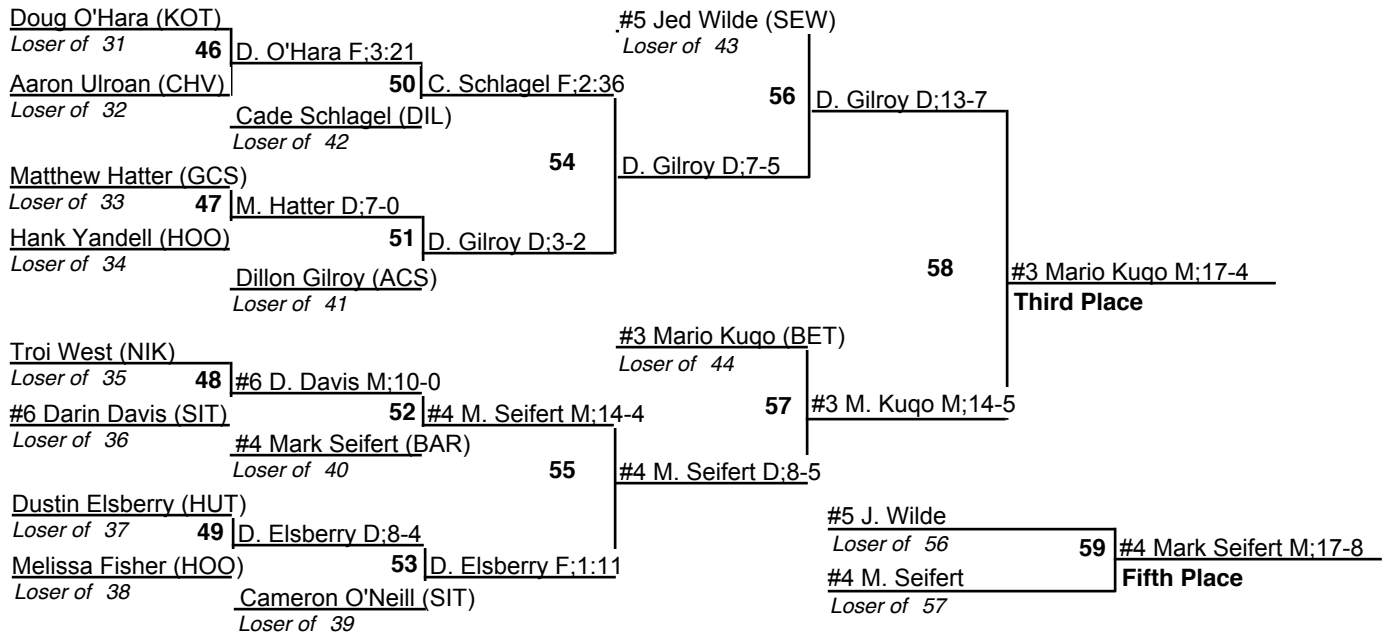

ASAA 1,2,3A State Wrestling Championships

10 December 2009

112