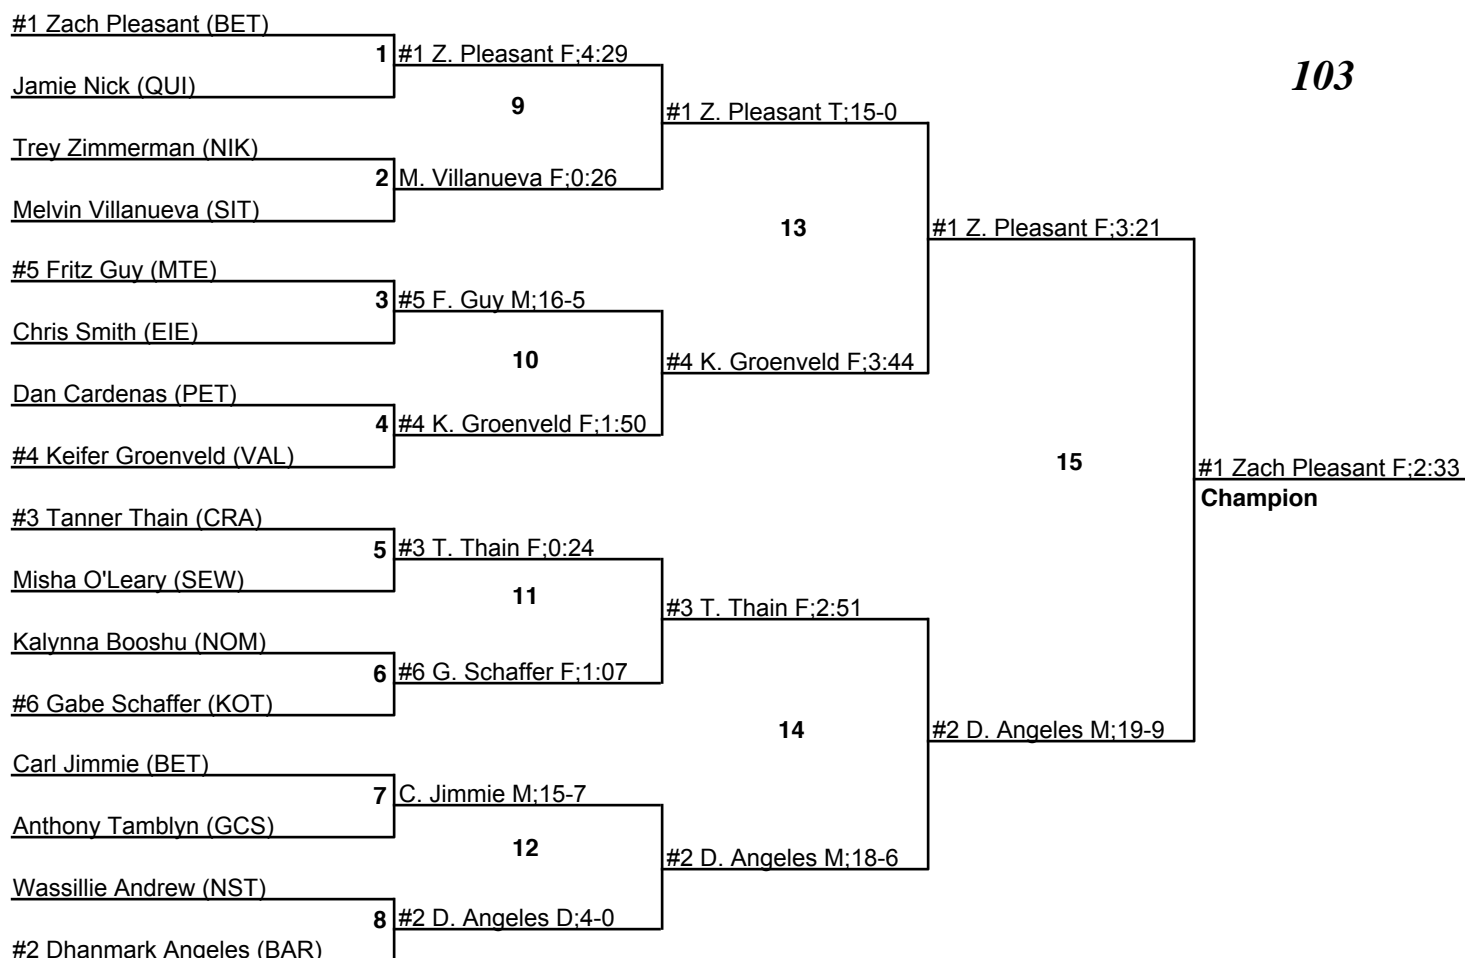

# ASAA 1,2,3A State Wrestling Championships

10 December 2009

103